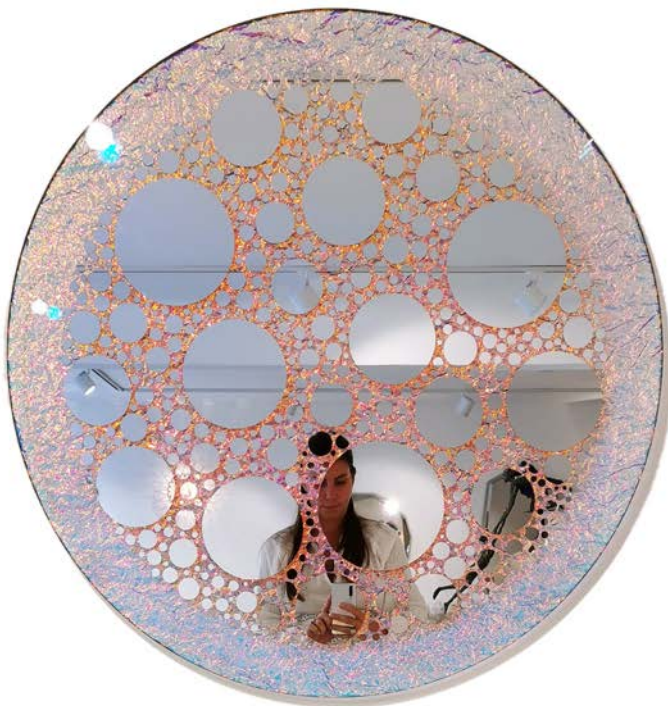

DETAILS - CRAZY CIRCLES MIRROR (same mirror, different angles)

PARIS
9 rue de Beaune,
75007, Paris, France

CANNES
10 rue Macé,
06400, Cannes, France