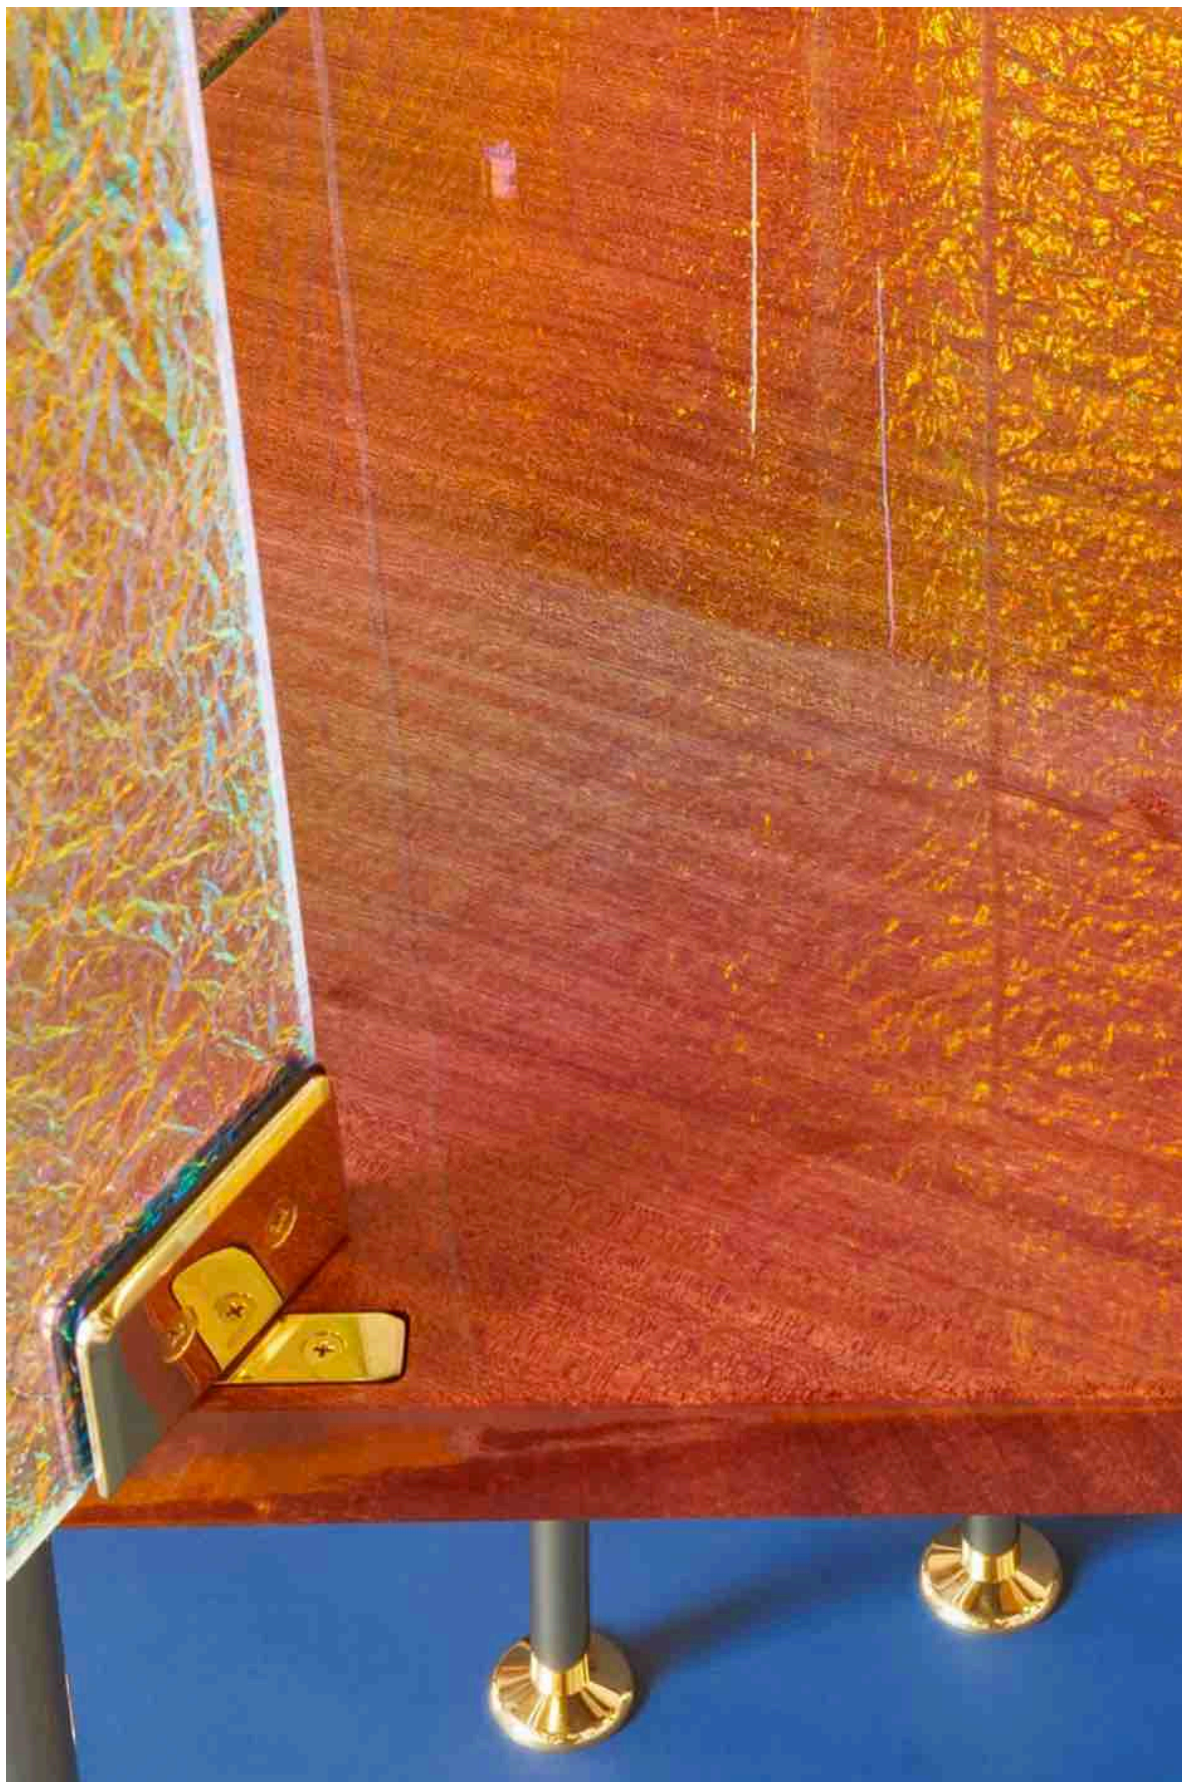

DETAILS - CRAZY BAR

PARIS
9 rue de Beaune,
75007, Paris, France

CANNES
10 rue Macé,
06400, Cannes, France