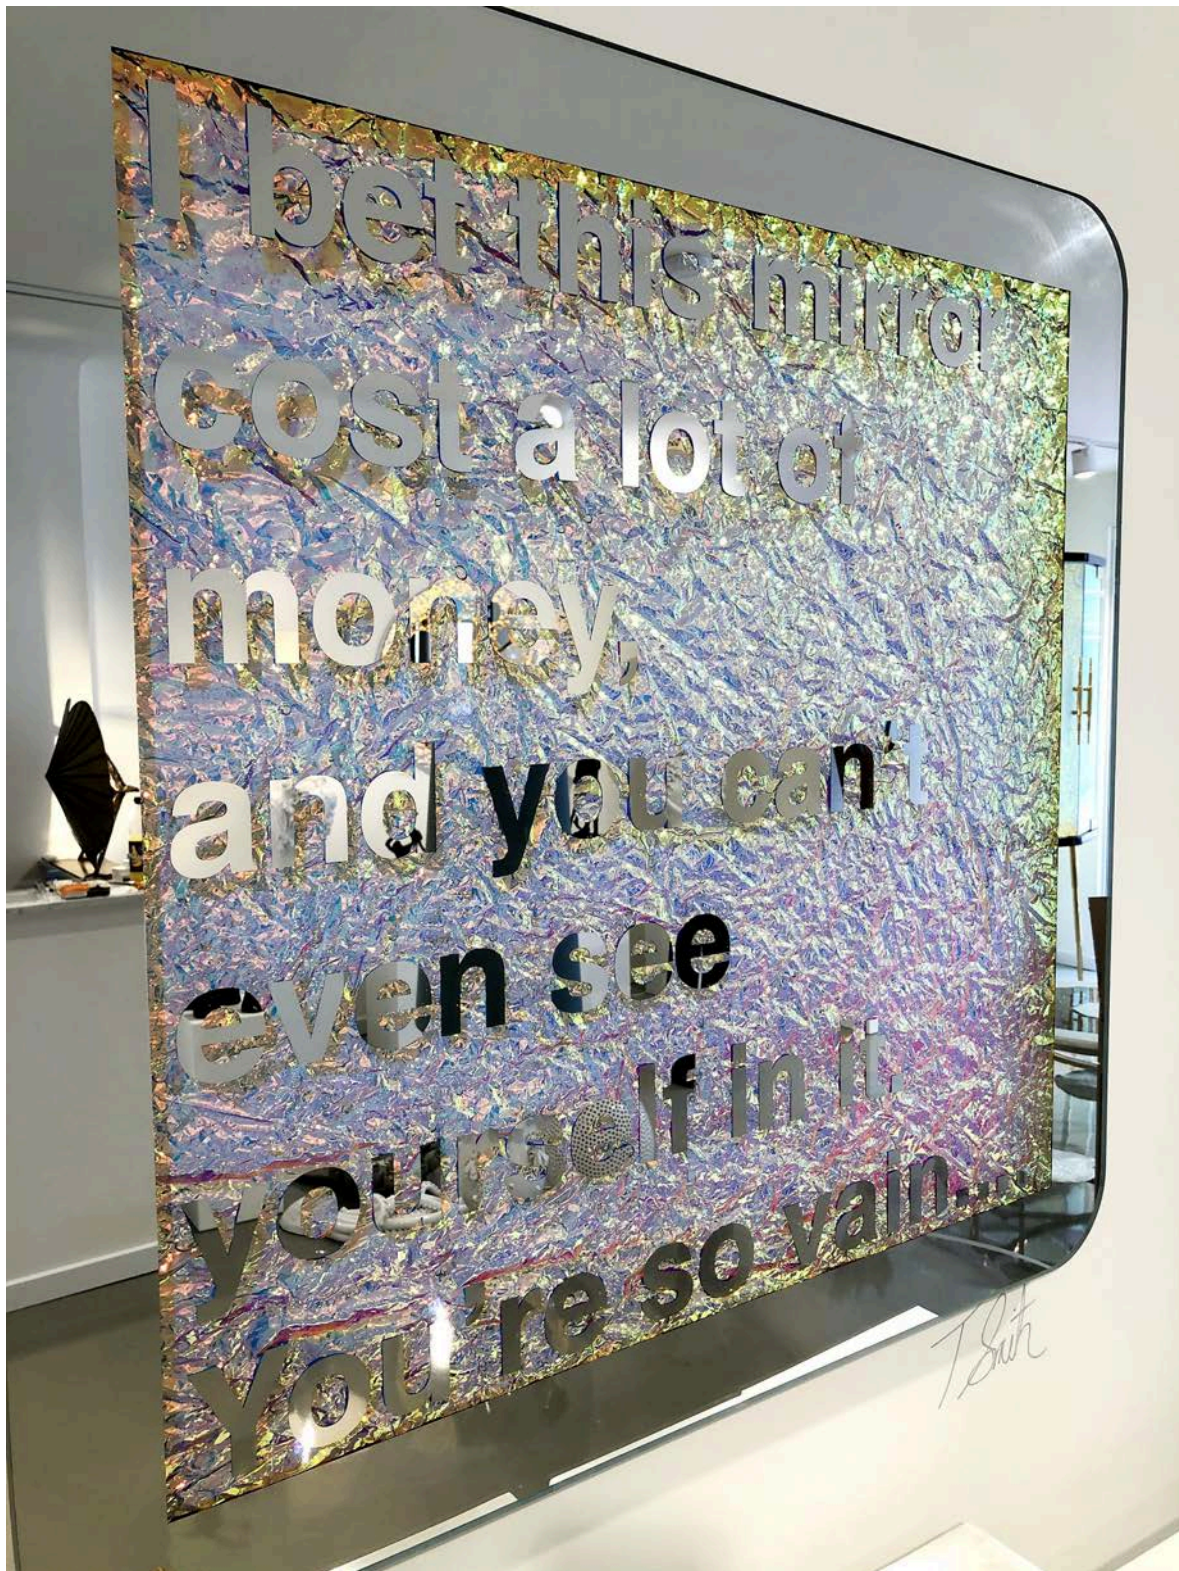

CRAZY WORDS MIRROR, 2020

Mirror and crazy glass combined finishing

Rail wall fixing

35,9" x 35,9" | 91,2 x 91,2 cm

Customizable [✓]

Handmade | Limited Edition | Numbered

Signed | Delivered with certificate of authenticity