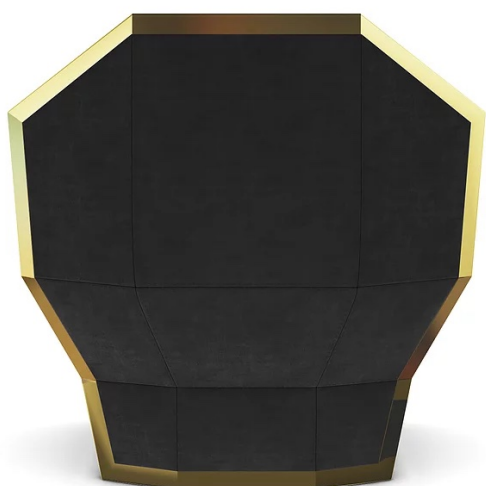

DETAILS - GEODE LOUNGE CHAIR | DIFFERENT FINISHING

PARIS
9 rue de Beaune,
75007, Paris, France

CANNES
10 rue Macé,
06400, Cannes, France