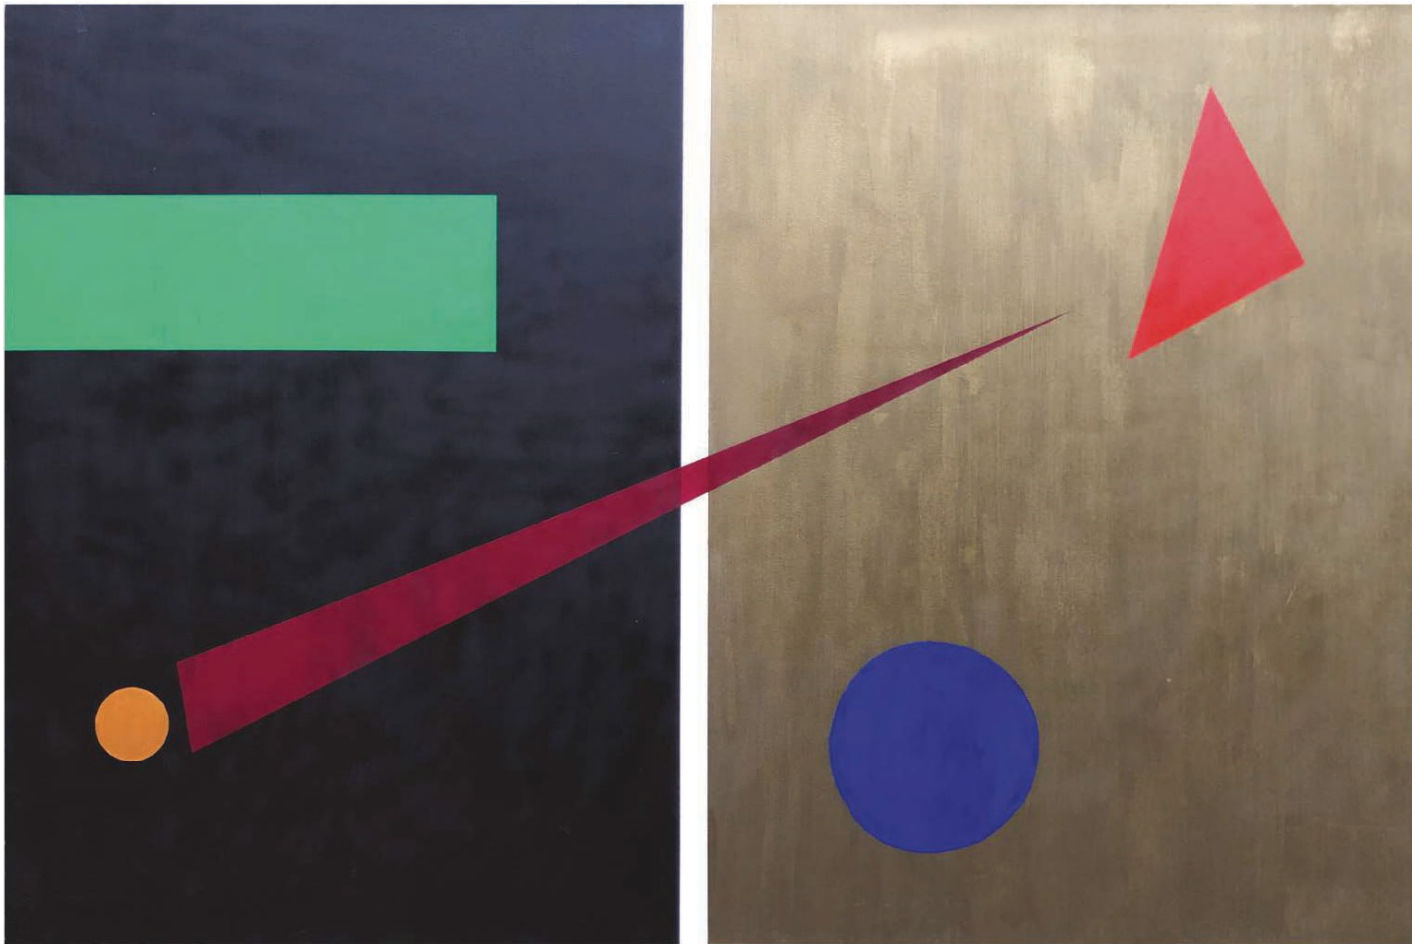

COLOUR SPECTRUM #1,
Acrylic on canvas
48" x 71,6" | 122 x 182 cm
Unique, signed "Troy Smith"

PARIS
9 rue de Beaune,
75007, Paris, France

CANNES
10 rue Macé,
06400, Cannes, France