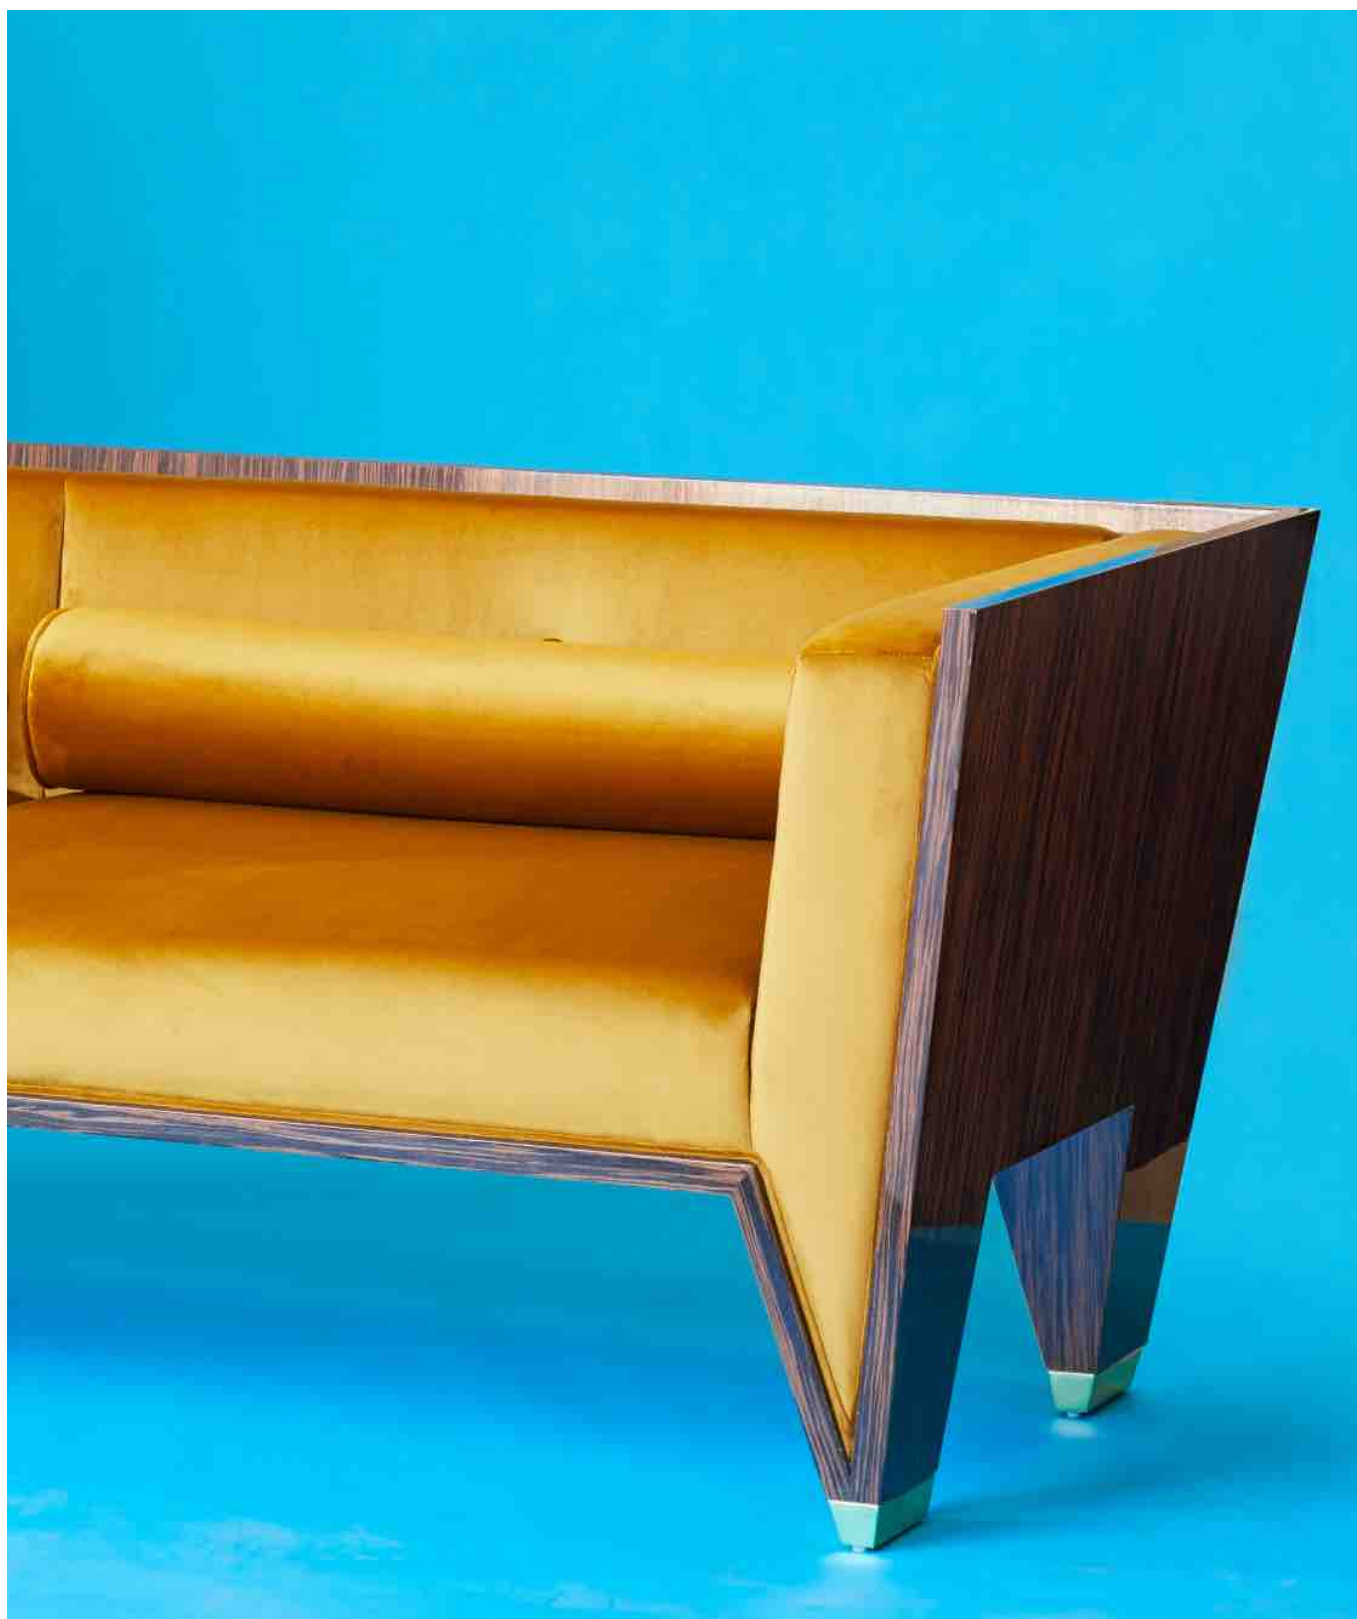

DETAILS - WEDGE SOFA

PARIS
9 rue de Beaune,
75007, Paris, France

CANNES
10 rue Macé,
06400, Cannes, France