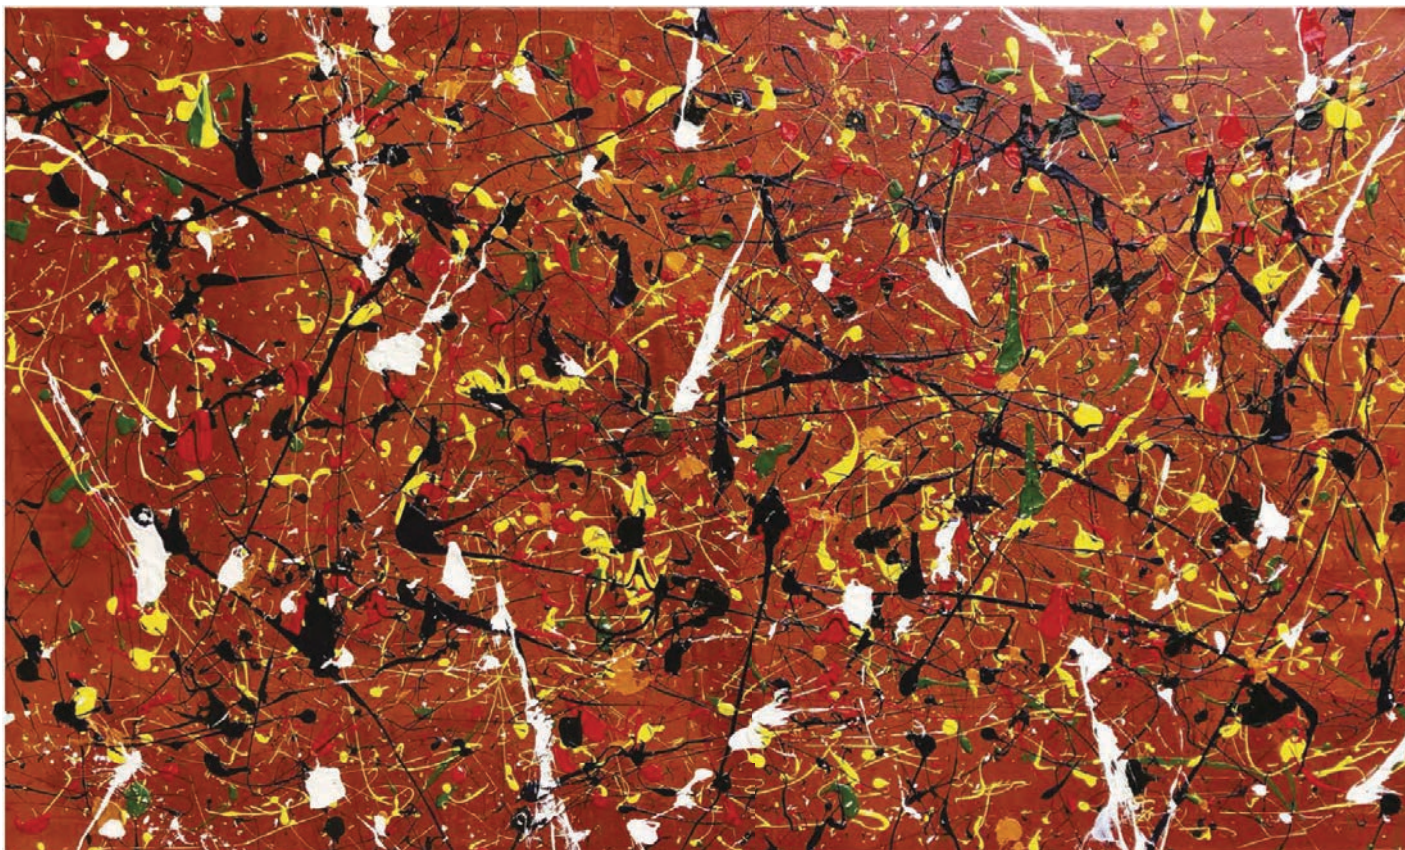

A PRODUCT OF CONSEQUENCES,

Acrylic on canvas

36,2" x 59,8" | 92 x 152 cm

Unique, signed "Troy Smith"

PARIS
9 rue de Beaune,
75007, Paris, France

CANNES
10 rue Macé,
06400, Cannes, France