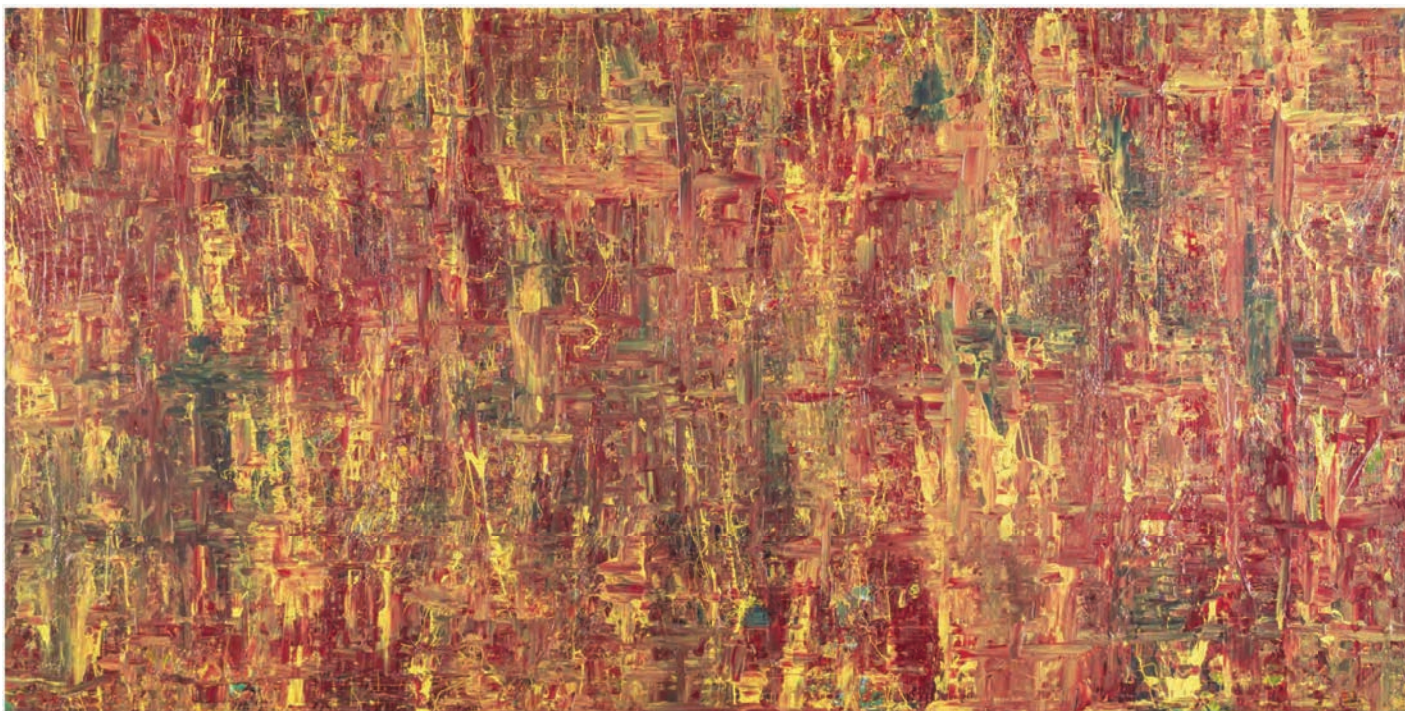

IN THE LINE OF FIRE,
Acrylic on canvas
35,8" x 35,8" | 91 x 91 cm
Unique, signed "Troy Smith"

MEMORIES,

Acrylic on canvas

36,2" x 59,8" | 92 x 152 cm

Unique, signed "Troy Smith"

PARIS

9 rue de Beaune,
75007, Paris, France

CANNES

10 rue Macé,
06400, Cannes, France