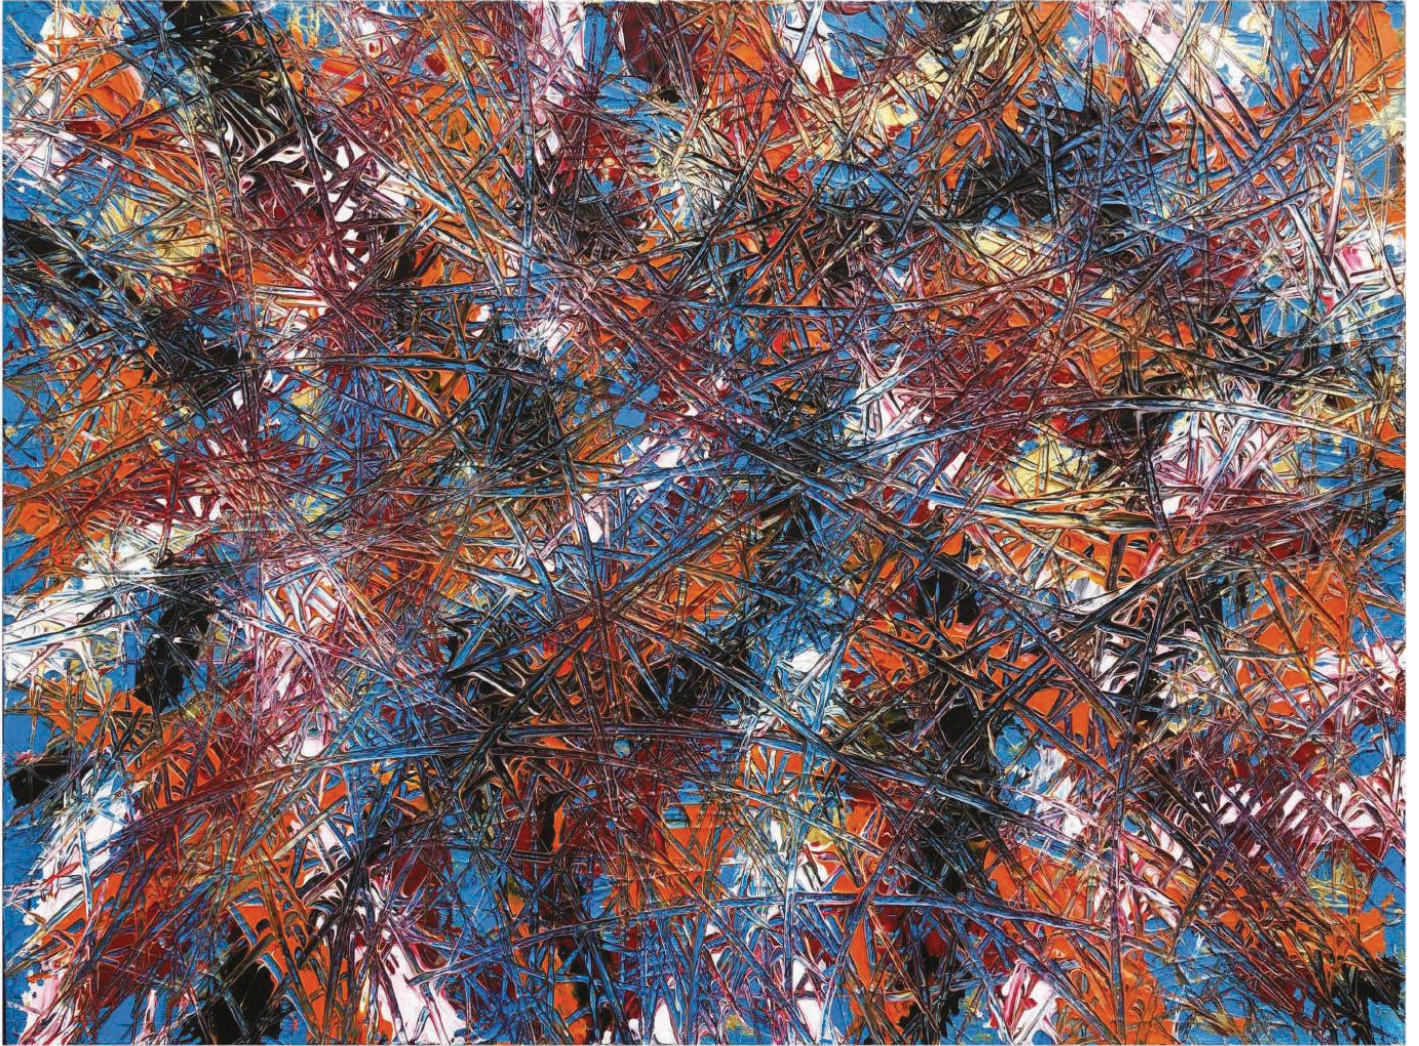

PARIS
9 rue de Beaune,
75007, Paris, France

CANNES
10 rue Macé,
06400, Cannes, France