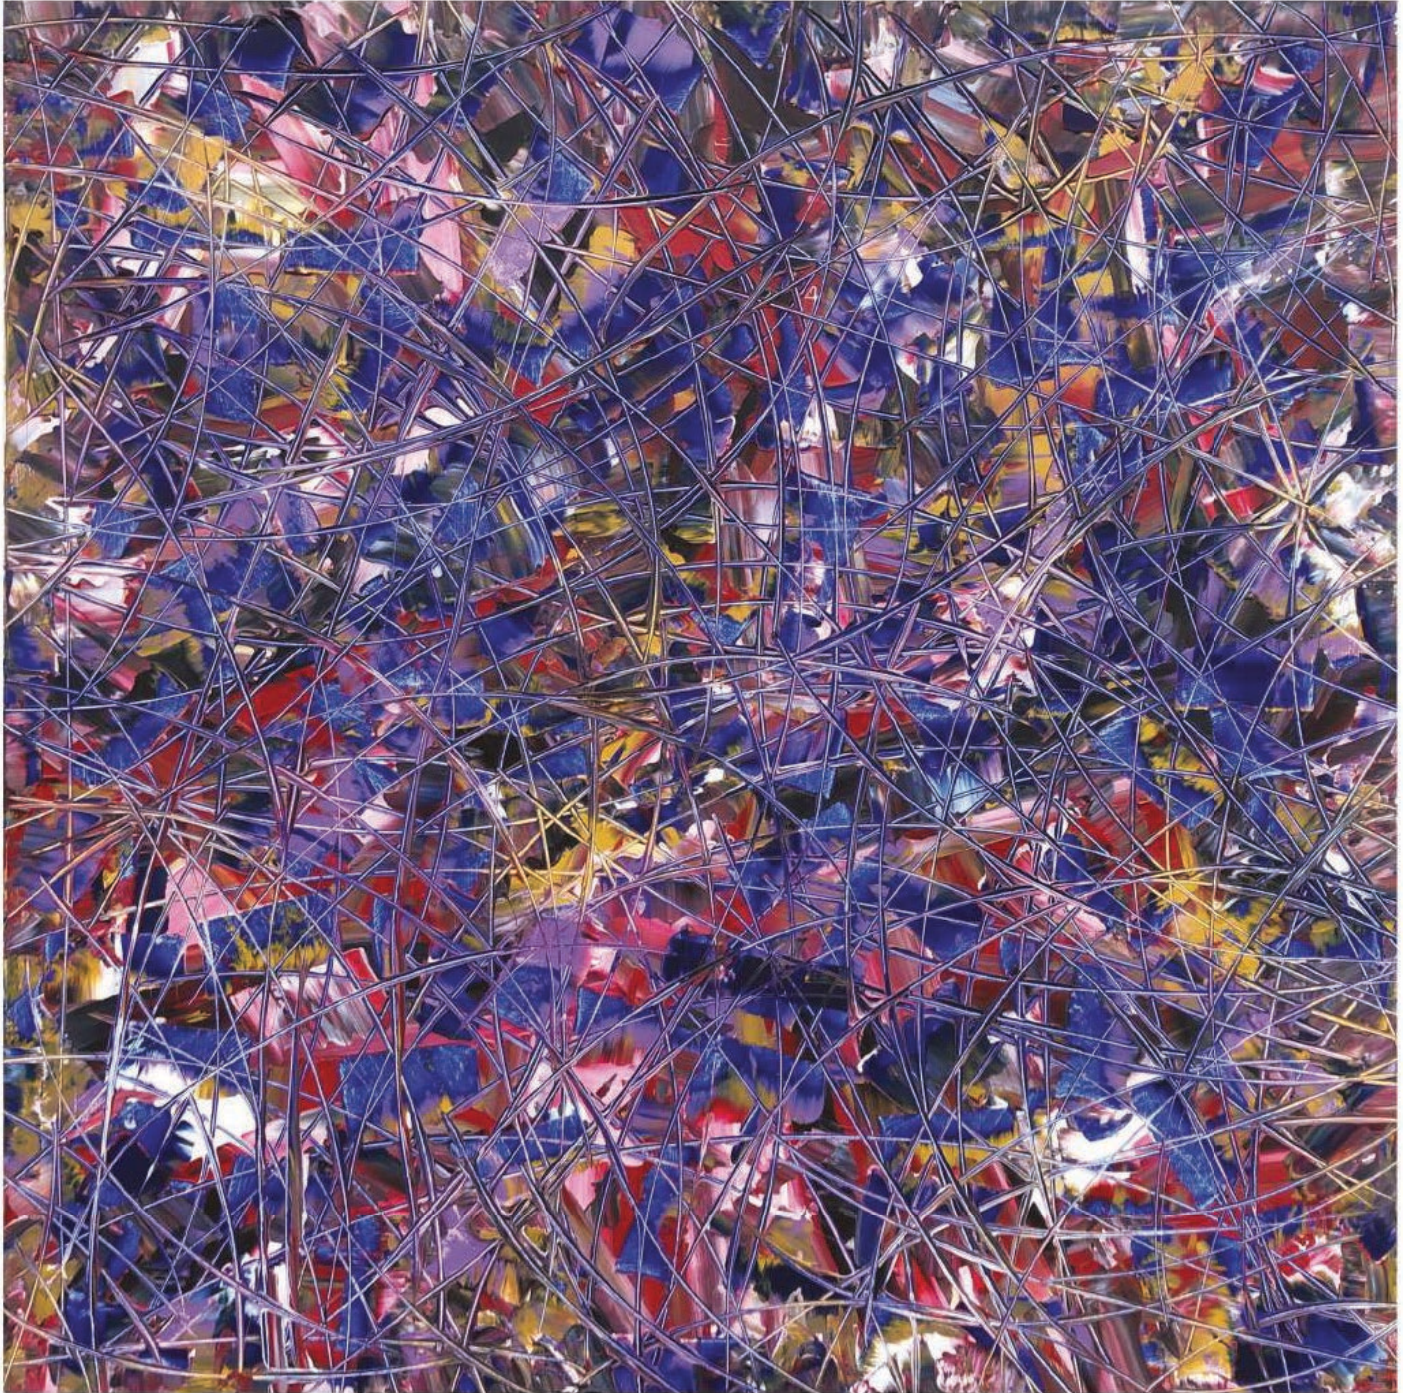

STORMY WATERS,
Acrylic on canvas
59,8" x 59,8" | 152 x 152 cm
Unique, signed "Troy Smith"

BLUE ON BLACK,

Acrylic on canvas

59,8" x 59,8" | 152 x 152 cm

Unique, signed "Troy Smith"

PARIS

9 rue de Beaune,
75007, Paris, France

CANNES

10 rue Macé,
06400, Cannes, France