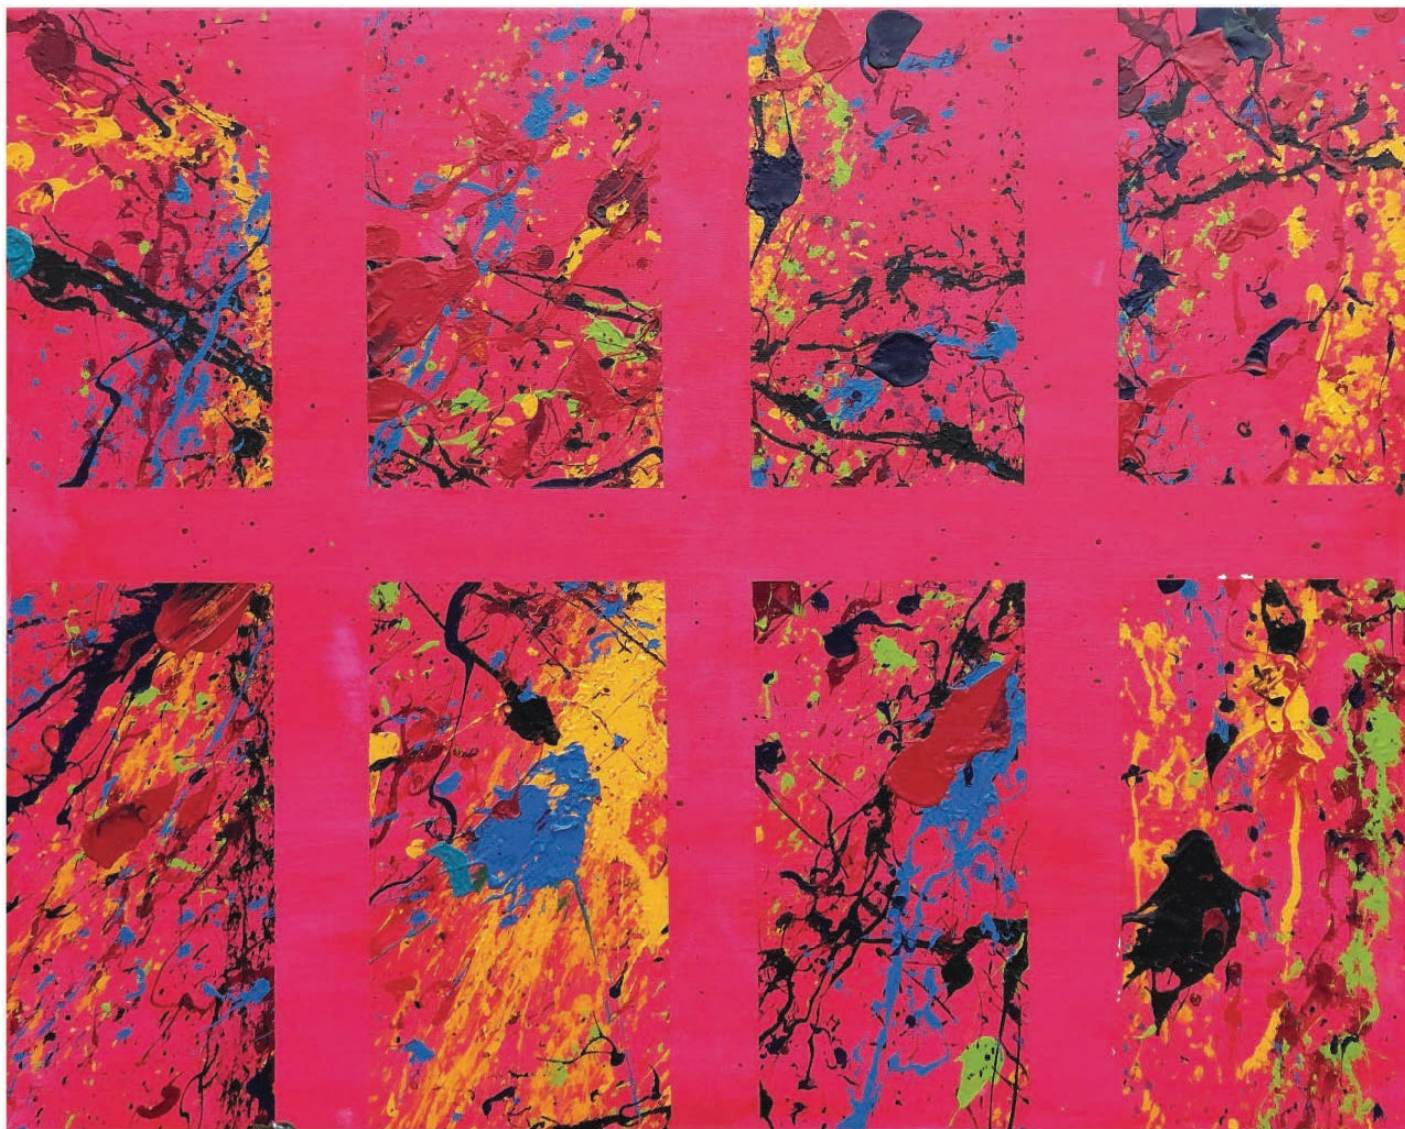

SUDDEN IMPACT,
Acrylic on canvas
24" x 29,9" | 61 x 76 cm
Unique, signed "Troy Smith"

PARIS
9 rue de Beaune,
75007, Paris, France

CANNES
10 rue Macé,
06400, Cannes, France