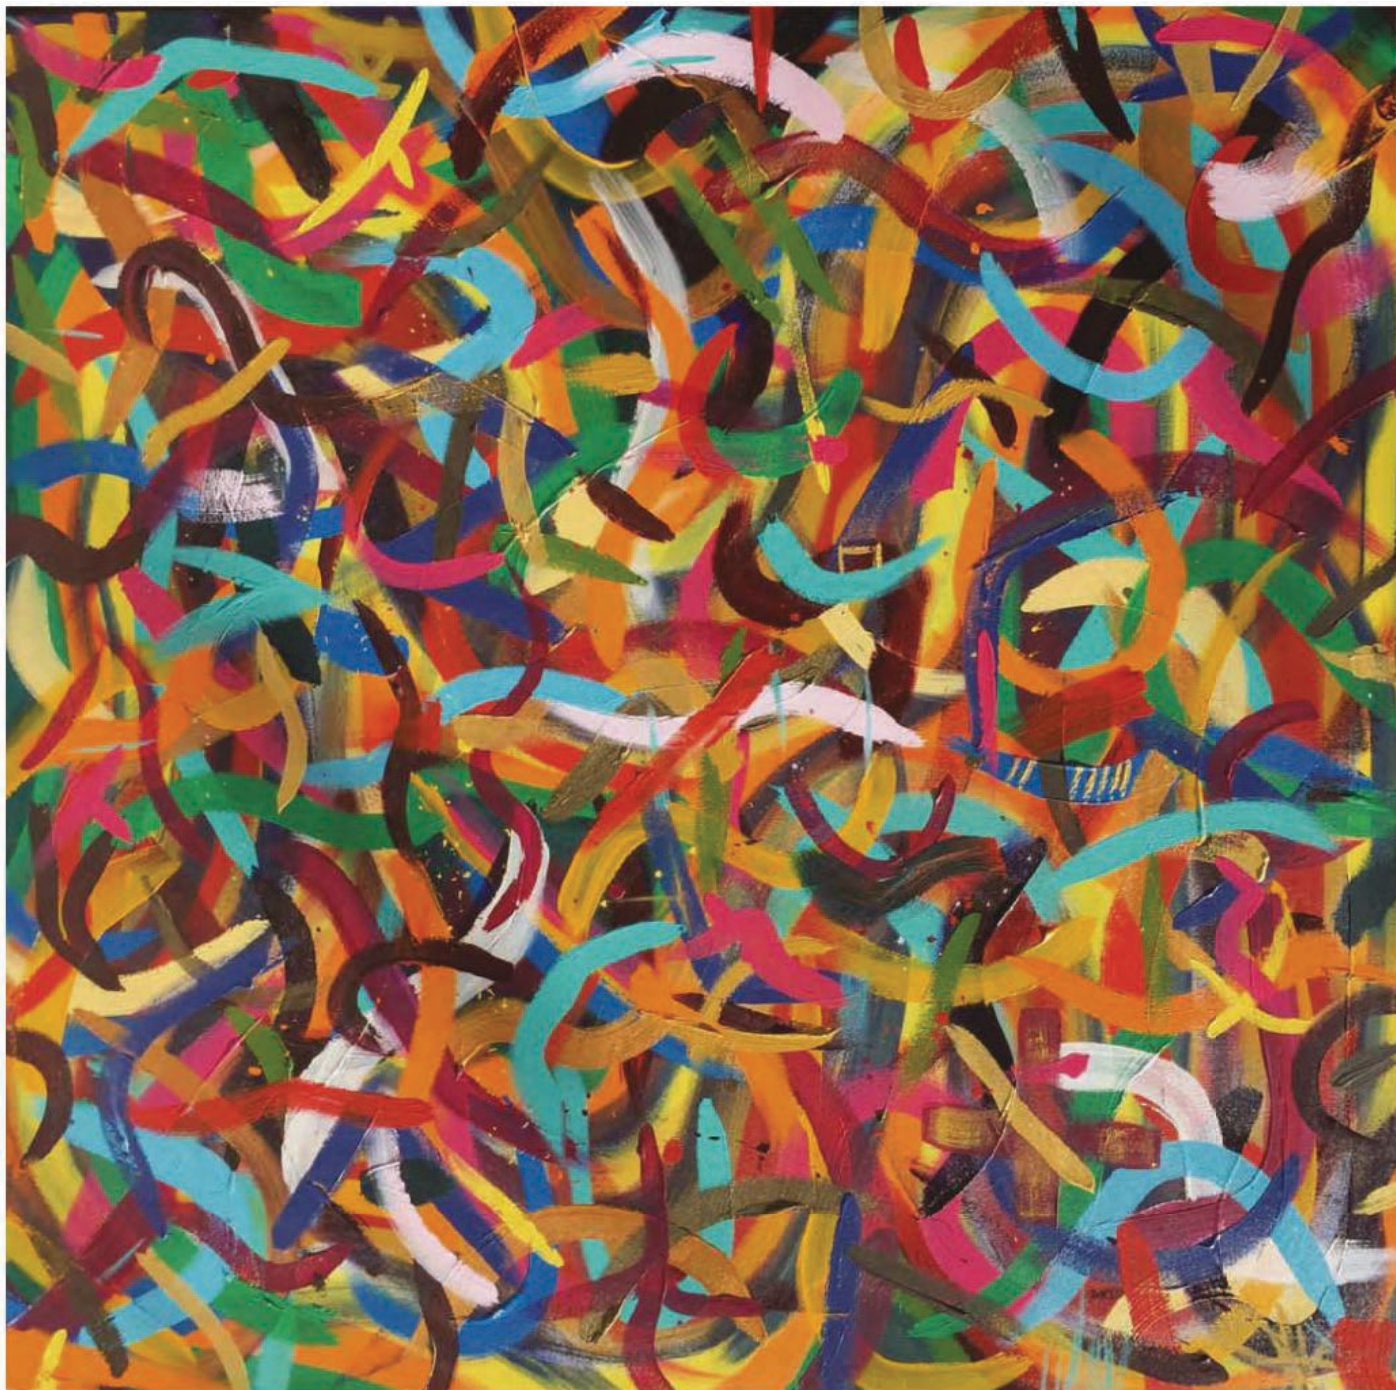

EVERYBODY LOVES YOU,
Acrylic on canvas
59,8" x 71,6" | 152 x 182 cm
Unique, signed "Troy Smith"

JUST DANCE,

Acrylic on canvas

59,8" x 59,8" | 152 x 152 cm

Unique, signed "Troy Smith"

PARIS
9 rue de Beaune,
75007, Paris, France

CANNES
10 rue Macé,
06400, Cannes, France