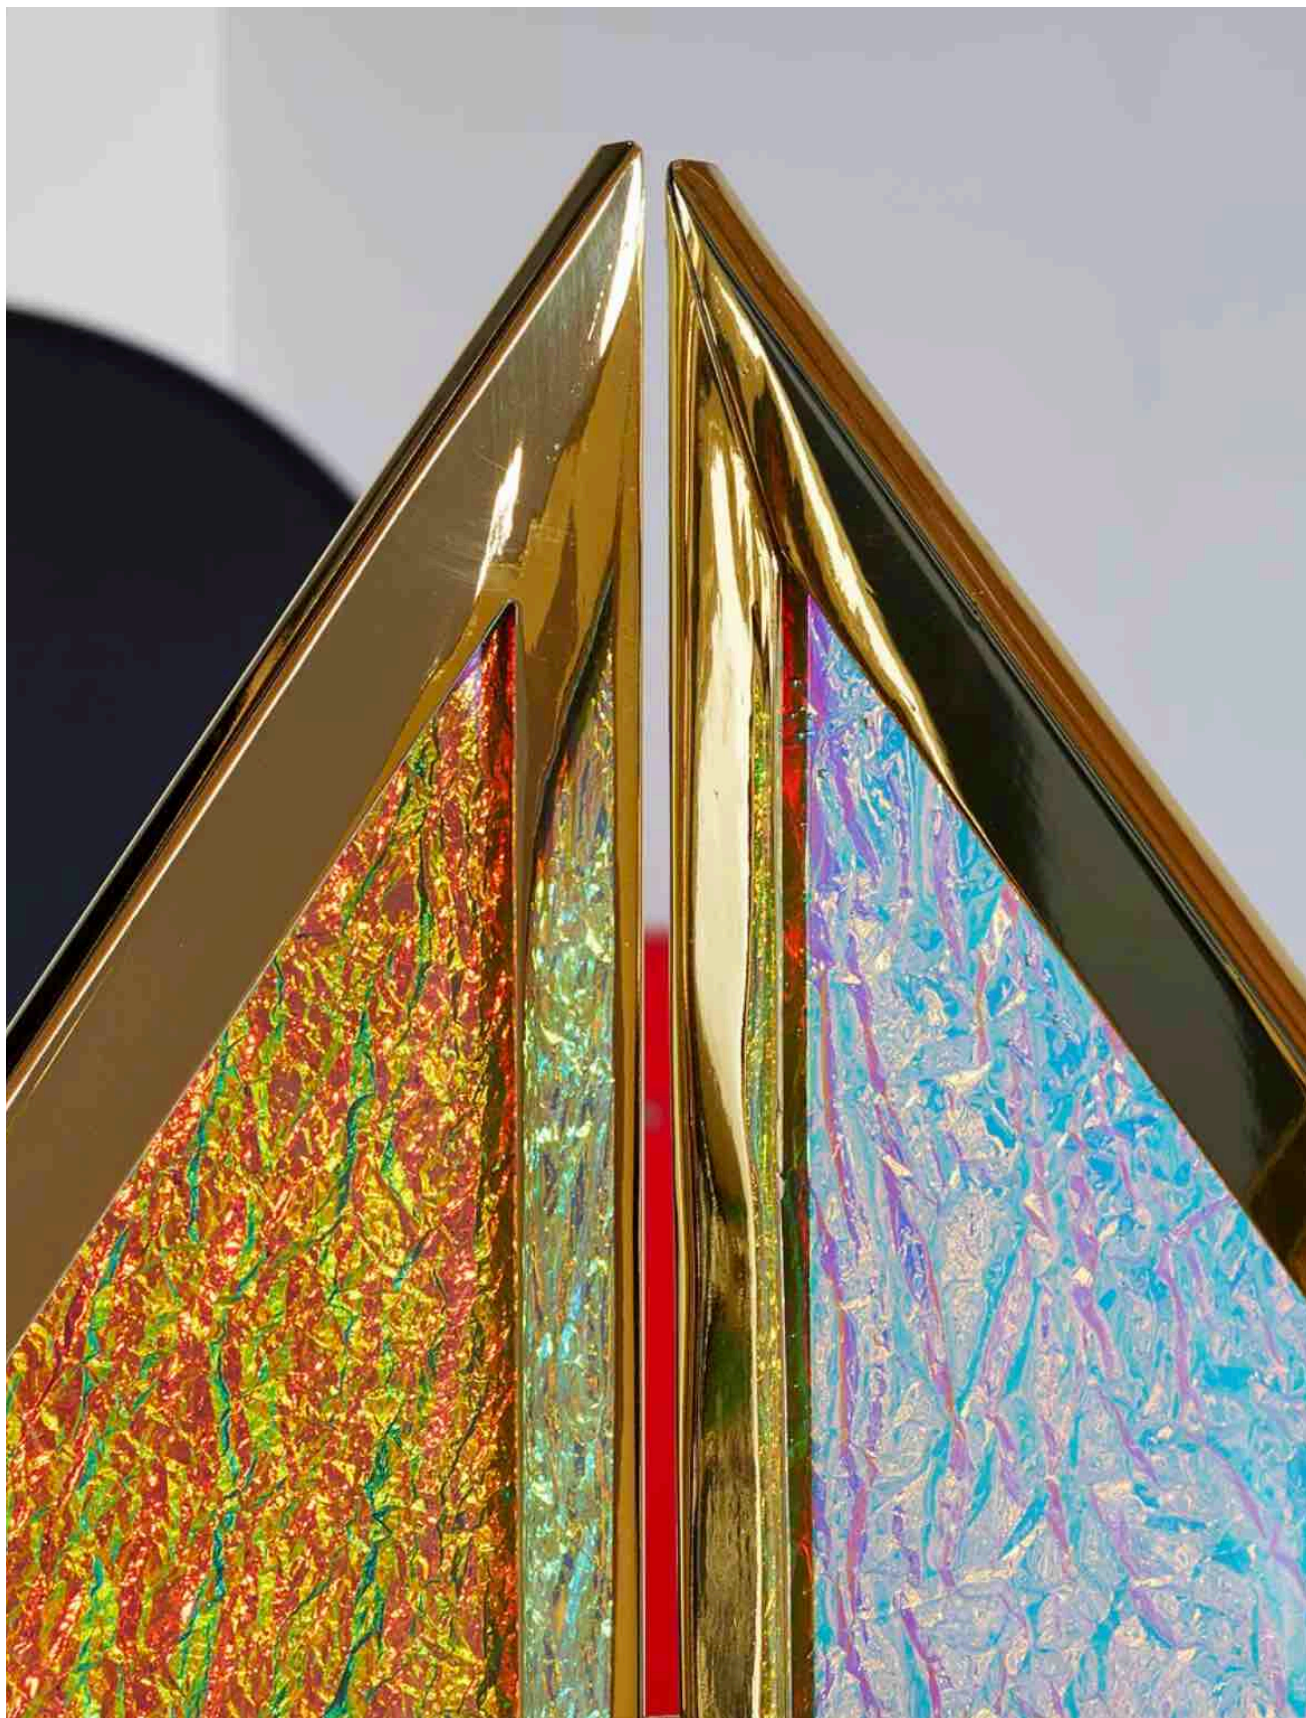

DETAILS - CROWN ROOM DIVIDER

PARIS
9 rue de Beaune,
75007, Paris, France

CANNES
10 rue Macé,
06400, Cannes, France