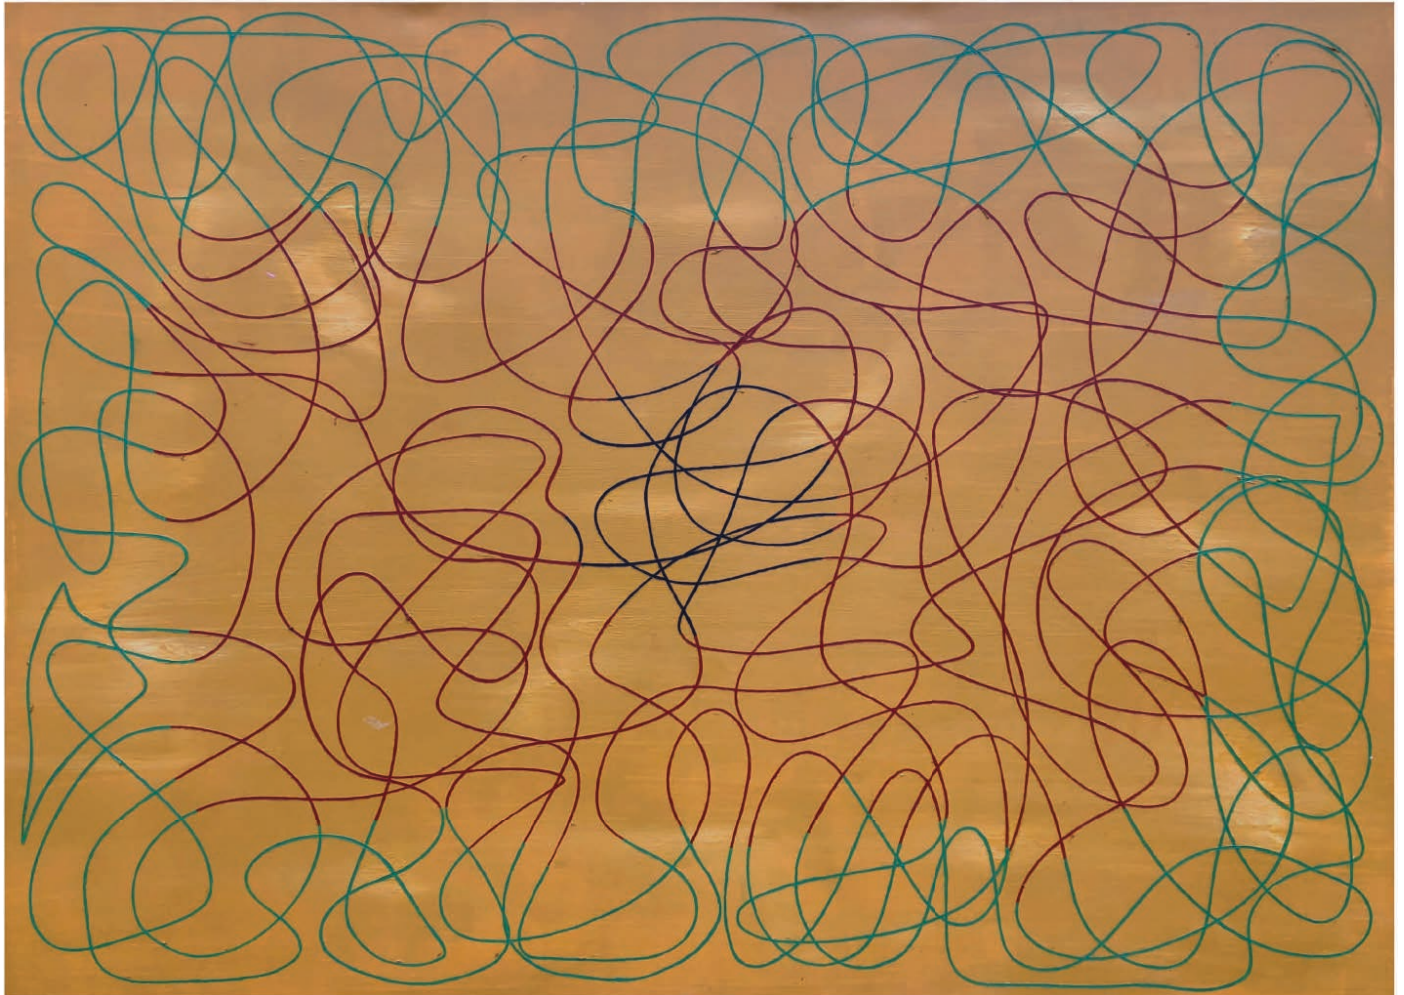

HEATED JUNGLE,

Acrylic on canvas

49,2" x 78,4" | 125 x 200 cm

Unique, signed "Troy Smith"

PARIS
9 rue de Beaune,
75007, Paris, France

CANNES
10 rue Macé,
06400, Cannes, France

DRAW THE LINE,

Acrylic on canvas