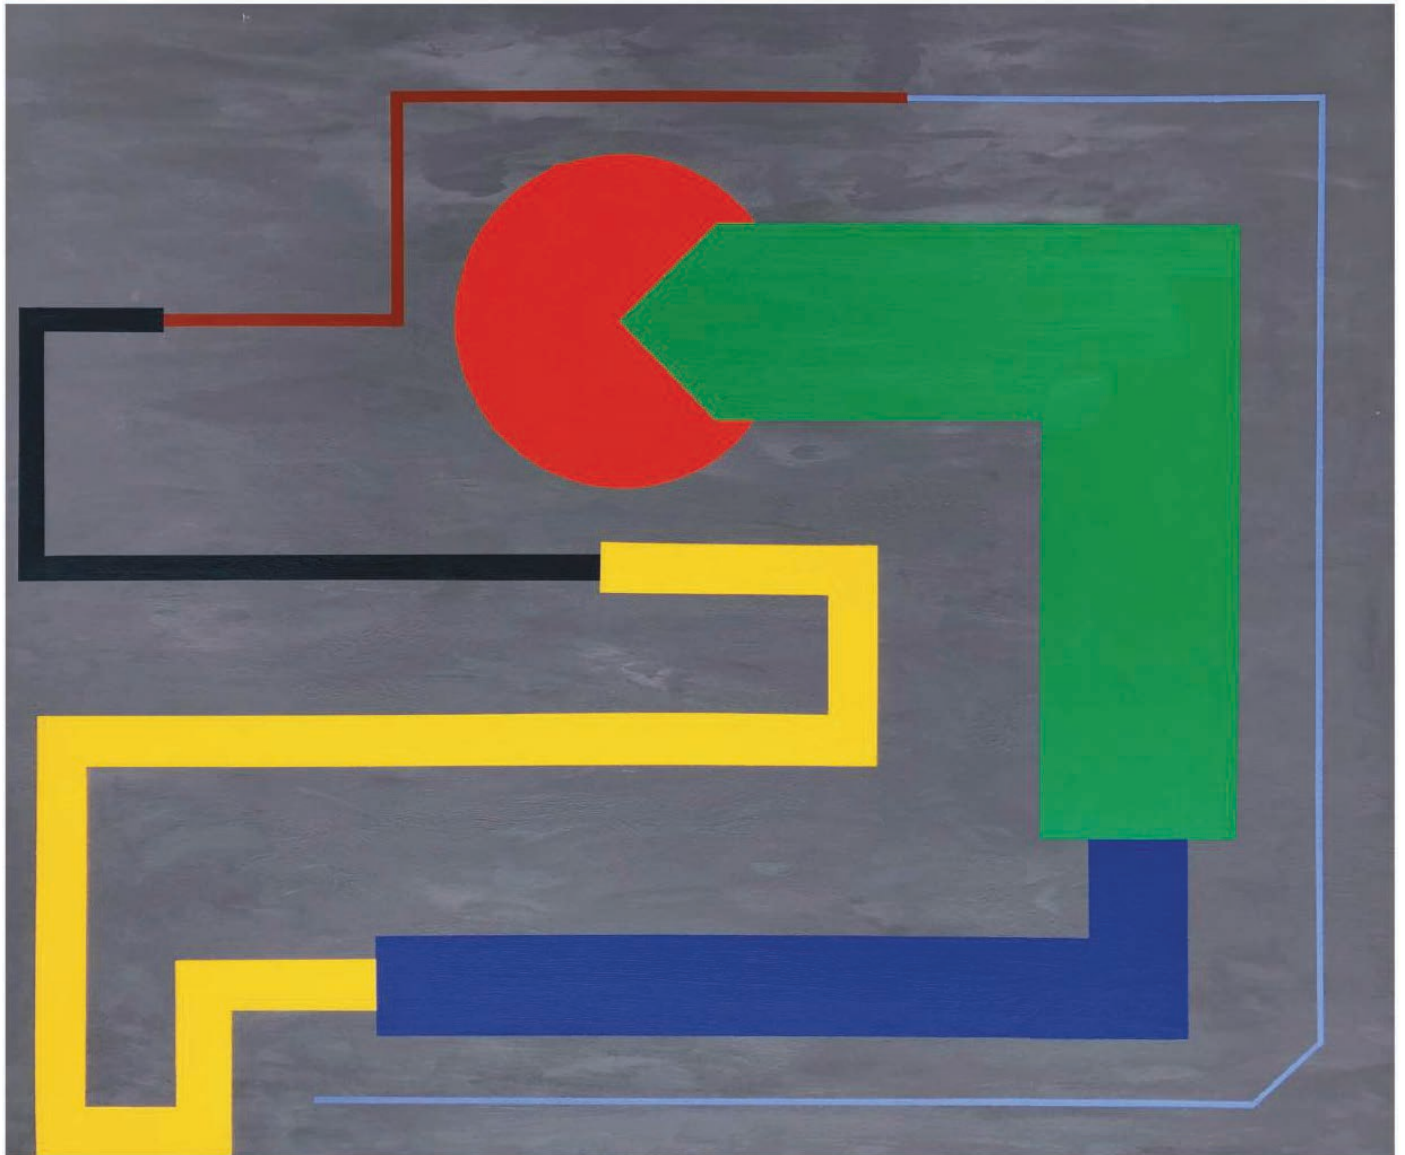

Acrylic on canvas

59,8" x 71,6" | 152 x 182 cm

Unique, signed "Troy Smith"

PARIS

9 rue de Beaune,
75007, Paris, France

CANNES

10 rue Macé,
06400, Cannes, France

FOLLOW THE LEADER,
Acrylic on canvas
59,8" x 71,6" | 152 x 182 cm
Unique, signed "Troy Smith"