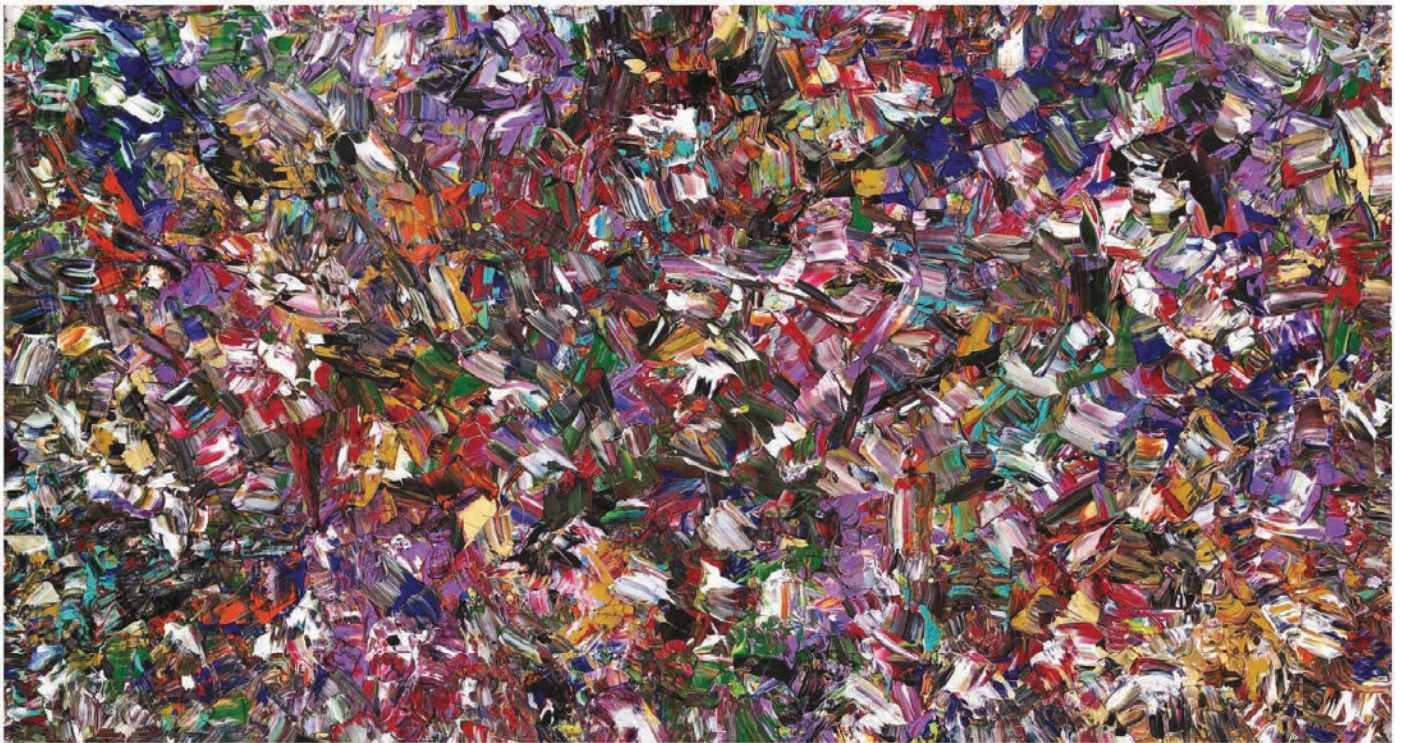

CANNES

10 rue Macé,
06400, Cannes, France

WALK IN THE WOOD,
Acrylic on canvas
36,2" x 71,6" | 92 x 182 cm
Unique, signed "Troy Smith"

PARIS
9 rue de Beaune,
75007, Paris, France

CANNES
10 rue Macé,
06400, Cannes, France