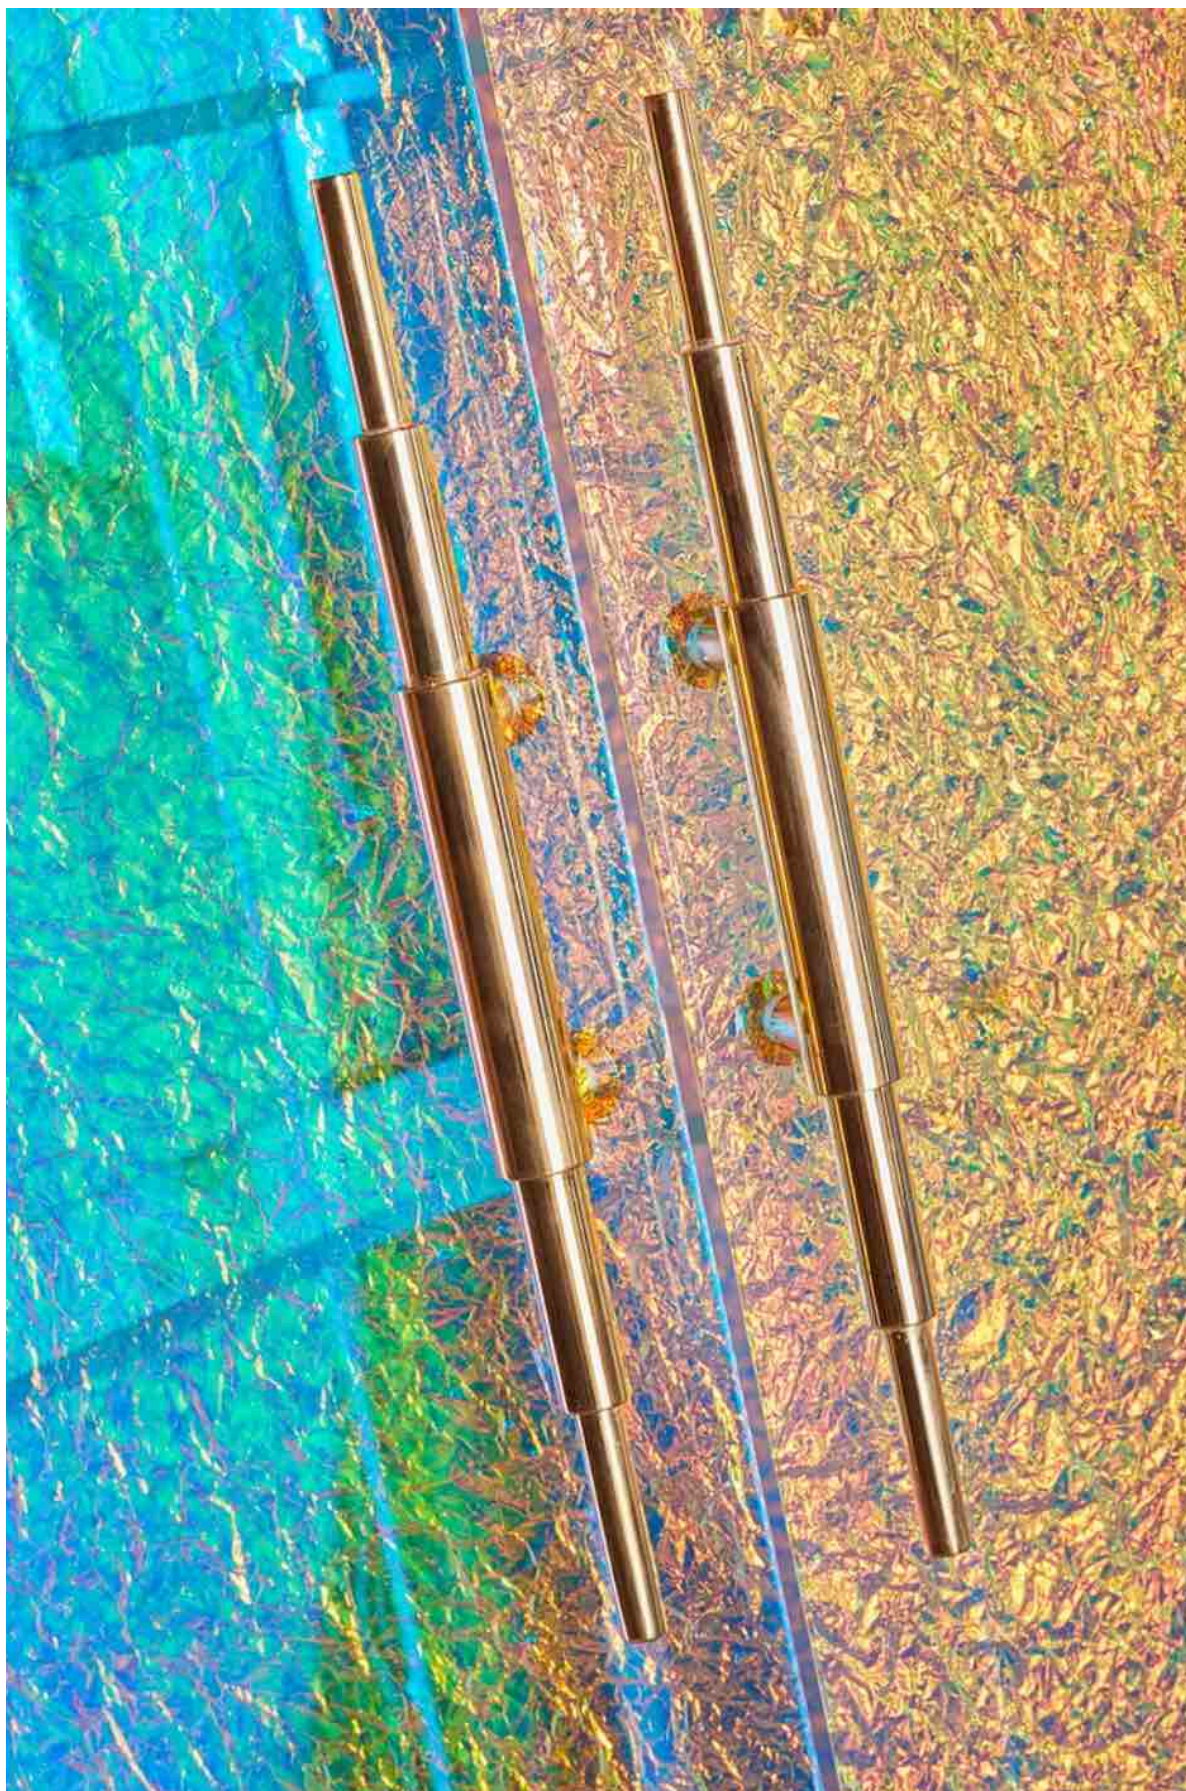

DETAILS - CRAZY BAR

PARIS
9 rue de Beaune,
75007, Paris, France

CANNES
10 rue Macé,
06400, Cannes, France