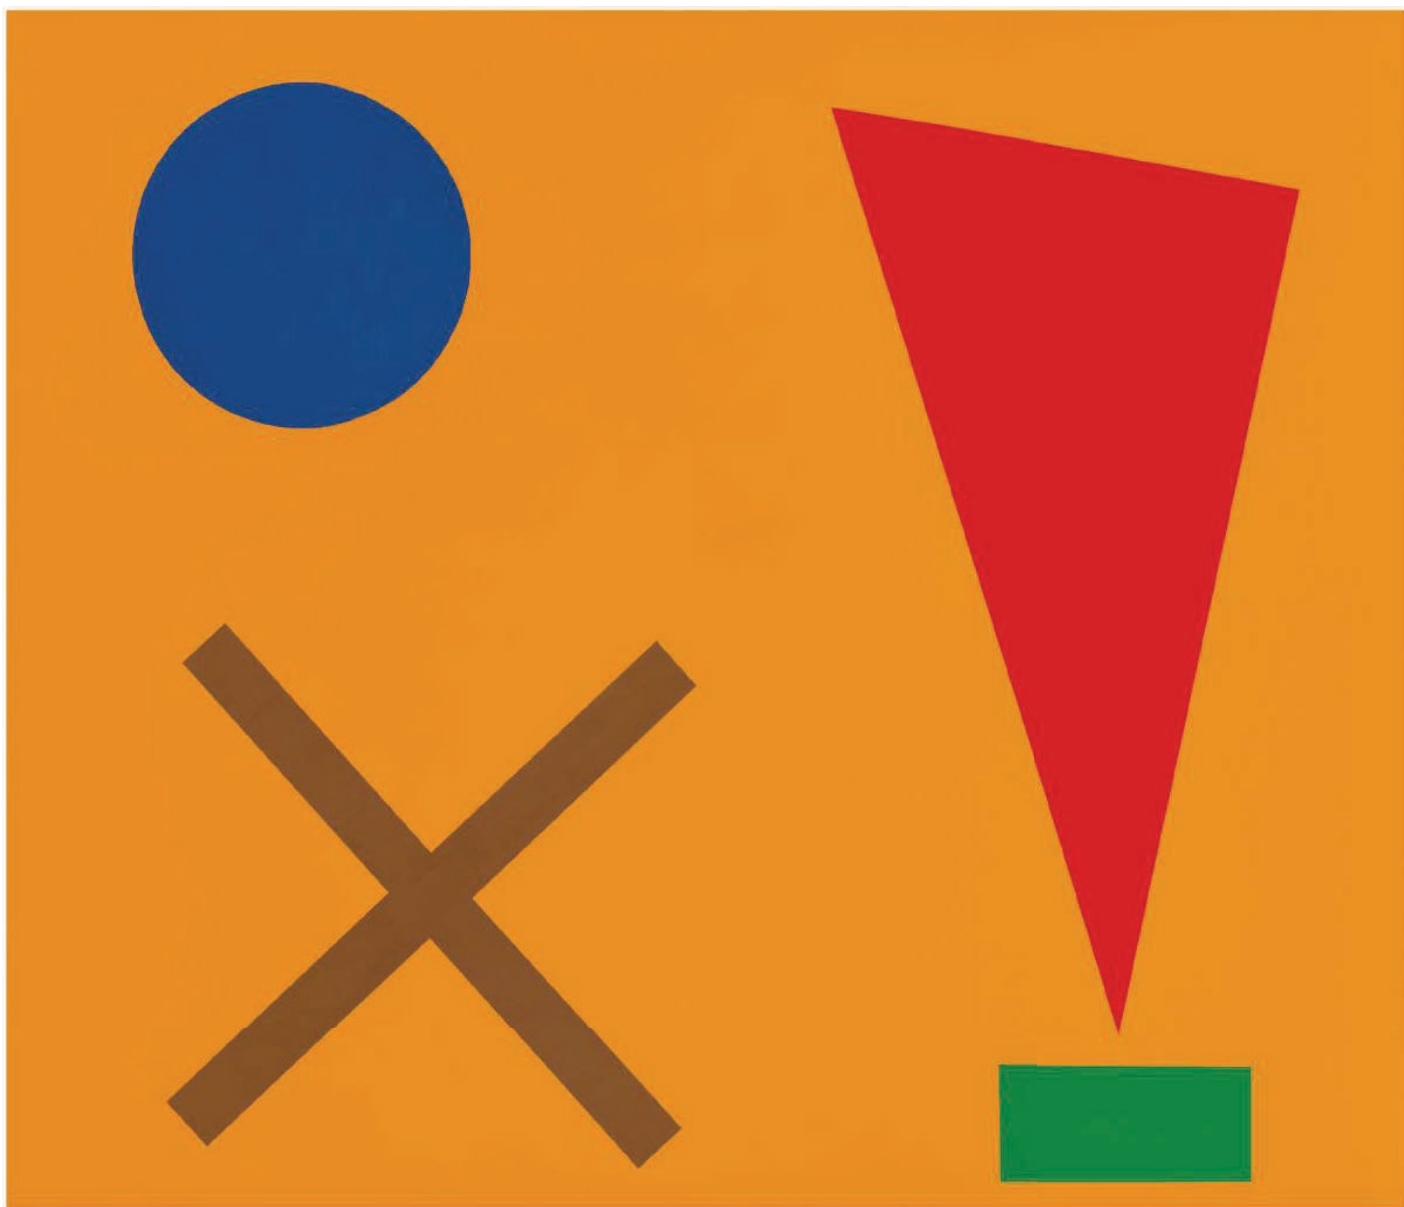

Acrylic on canvas

48" x 71,6" | 122 x 182 cm

Unique, signed "Troy Smith"

PARIS

9 rue de Beaune,
75007, Paris, France

CANNES

10 rue Macé,
06400, Cannes, France

X MARKS THE SPOT,