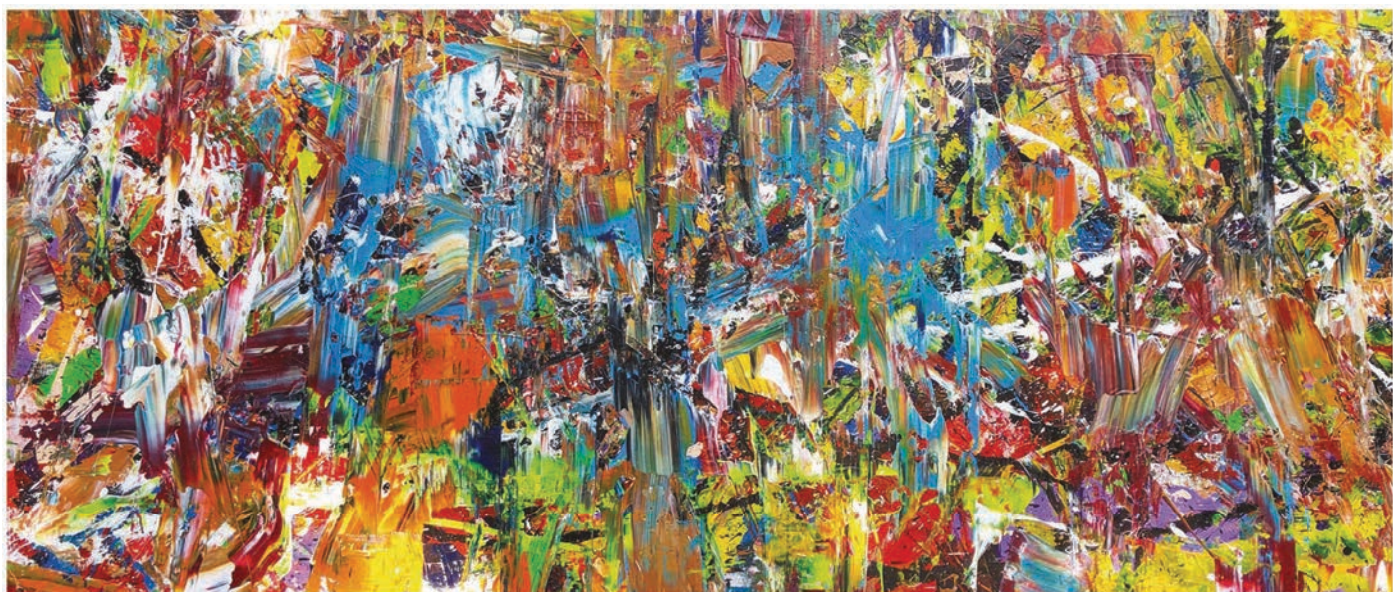

ELECTRIC CITY,

Acrylic on canvas

36,2" x 71,6" | 92 x 182 cm

Unique, signed "Troy Smith"

PARIS

9 rue de Beaune,
75007, Paris, France

CANNES

10 rue Macé,
06400, Cannes, France