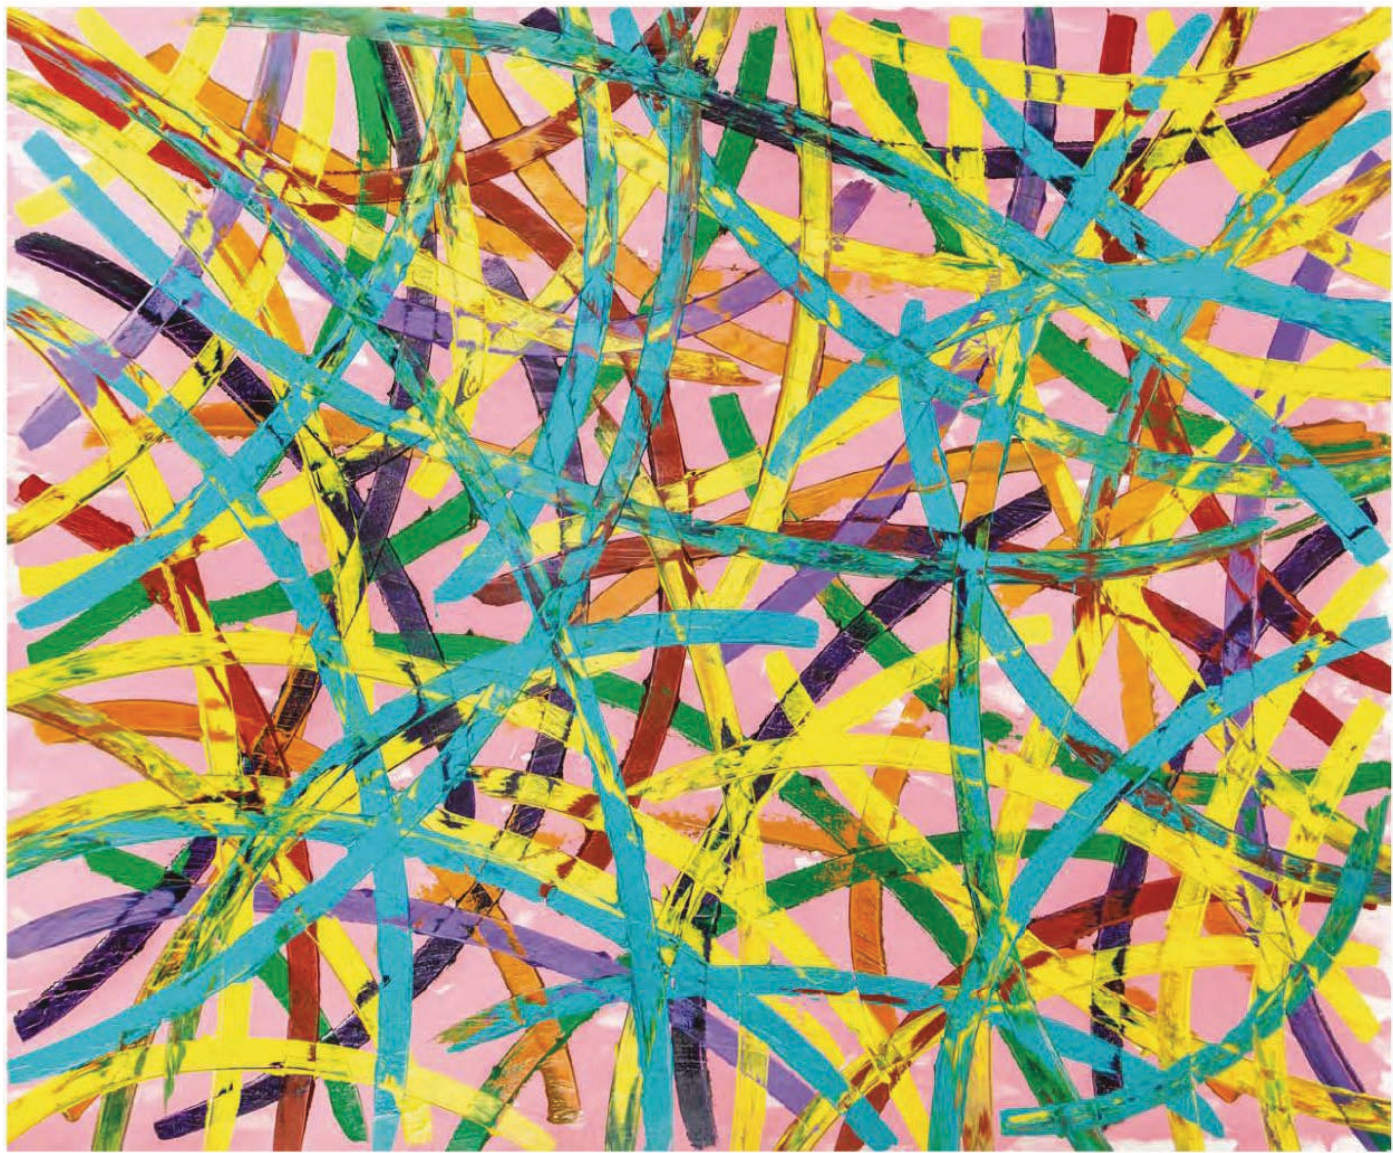

PARIS
9 rue de Beaune,
75007, Paris, France

CANNES
10 rue Macé,
06400, Cannes, France

SOLD
SWAMP RAINBOW,
Acrylic on canvas
Unique, signed "Troy Smith"

PARIS
9 rue de Beaune,
75007, Paris, France

CANNES
10 rue Macé,
06400, Cannes, France