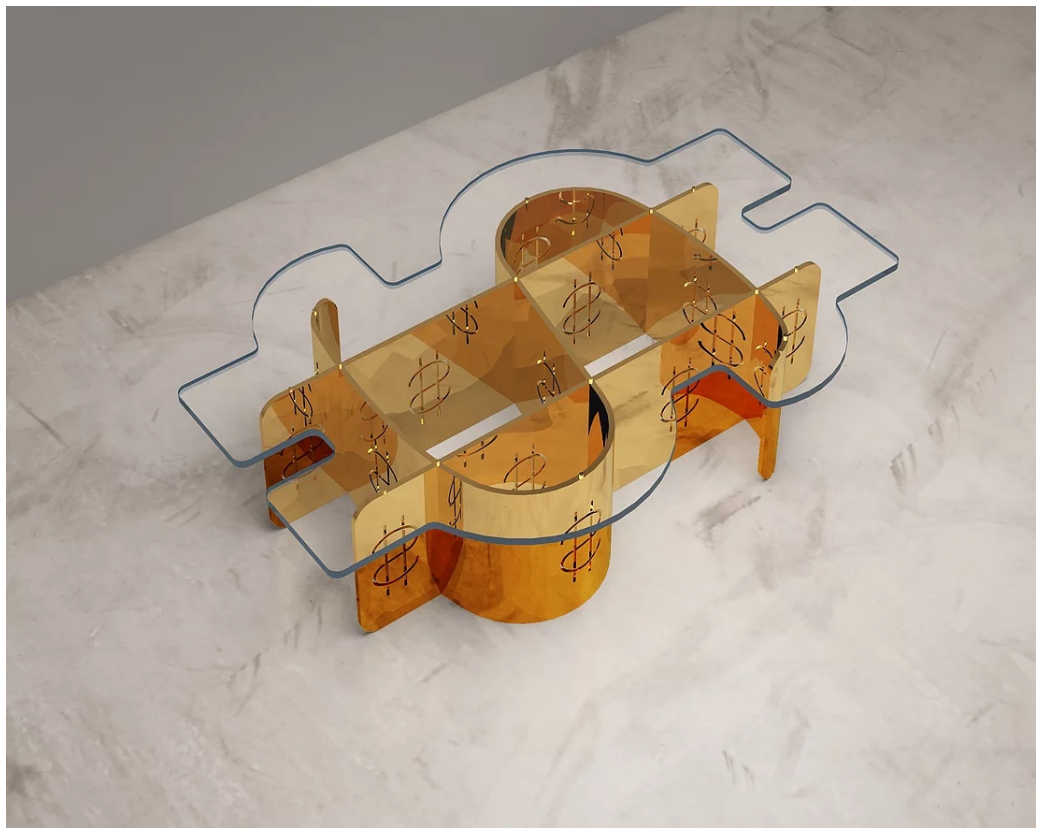

TRILLIONAIRE COFFEE TABLE,

More information on request

Customizable [☒]

Handmade | Limited Edition | Numbered

Signed | Delivered with certificate of authenticity

PARIS

9 rue de Beaune,
75007, Paris, France

CANNES

10 rue Macé,
06400, Cannes, France