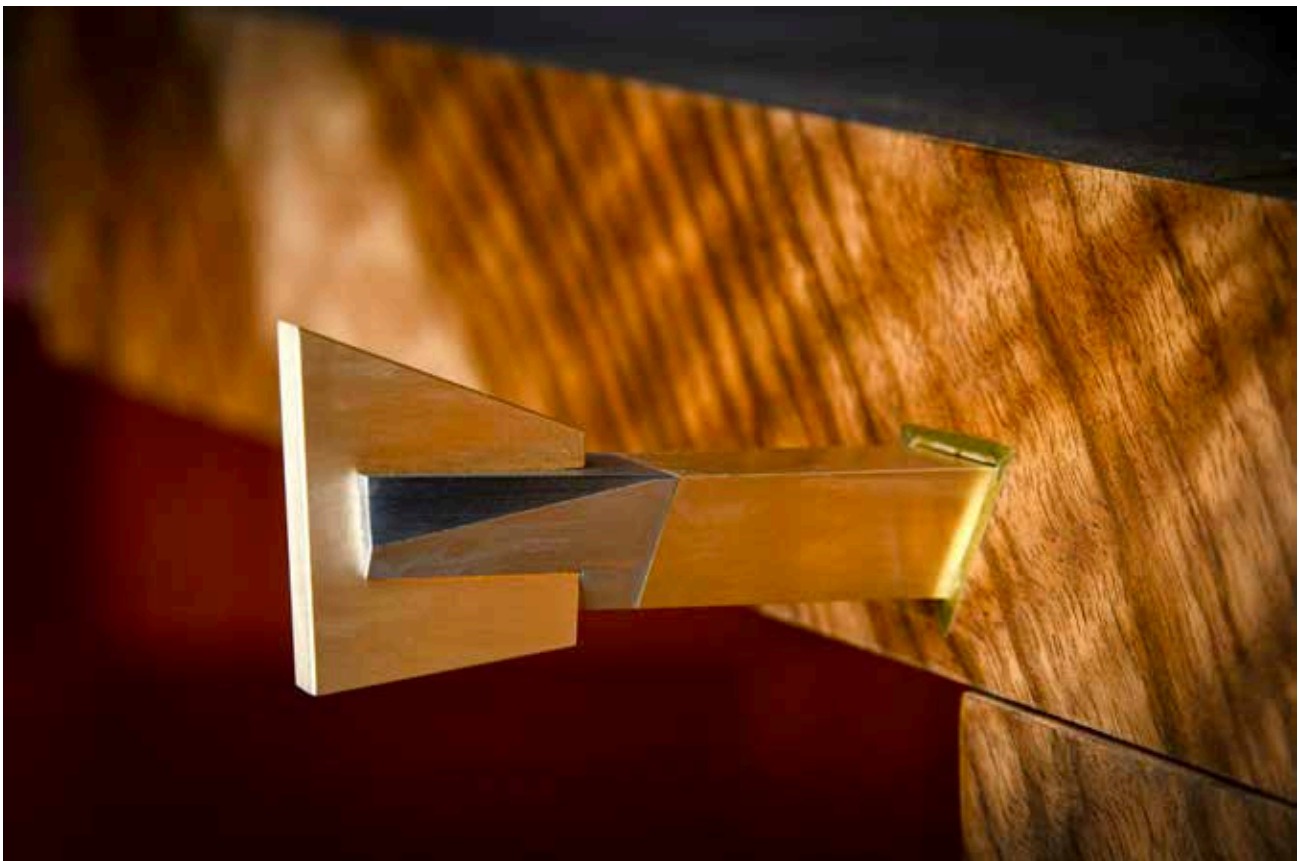

## DETAILS - UNION CABINET

Unique lock, custom designed for each furniture.  
Pivots designed and adapted to the openings, handmade by a bronzer.