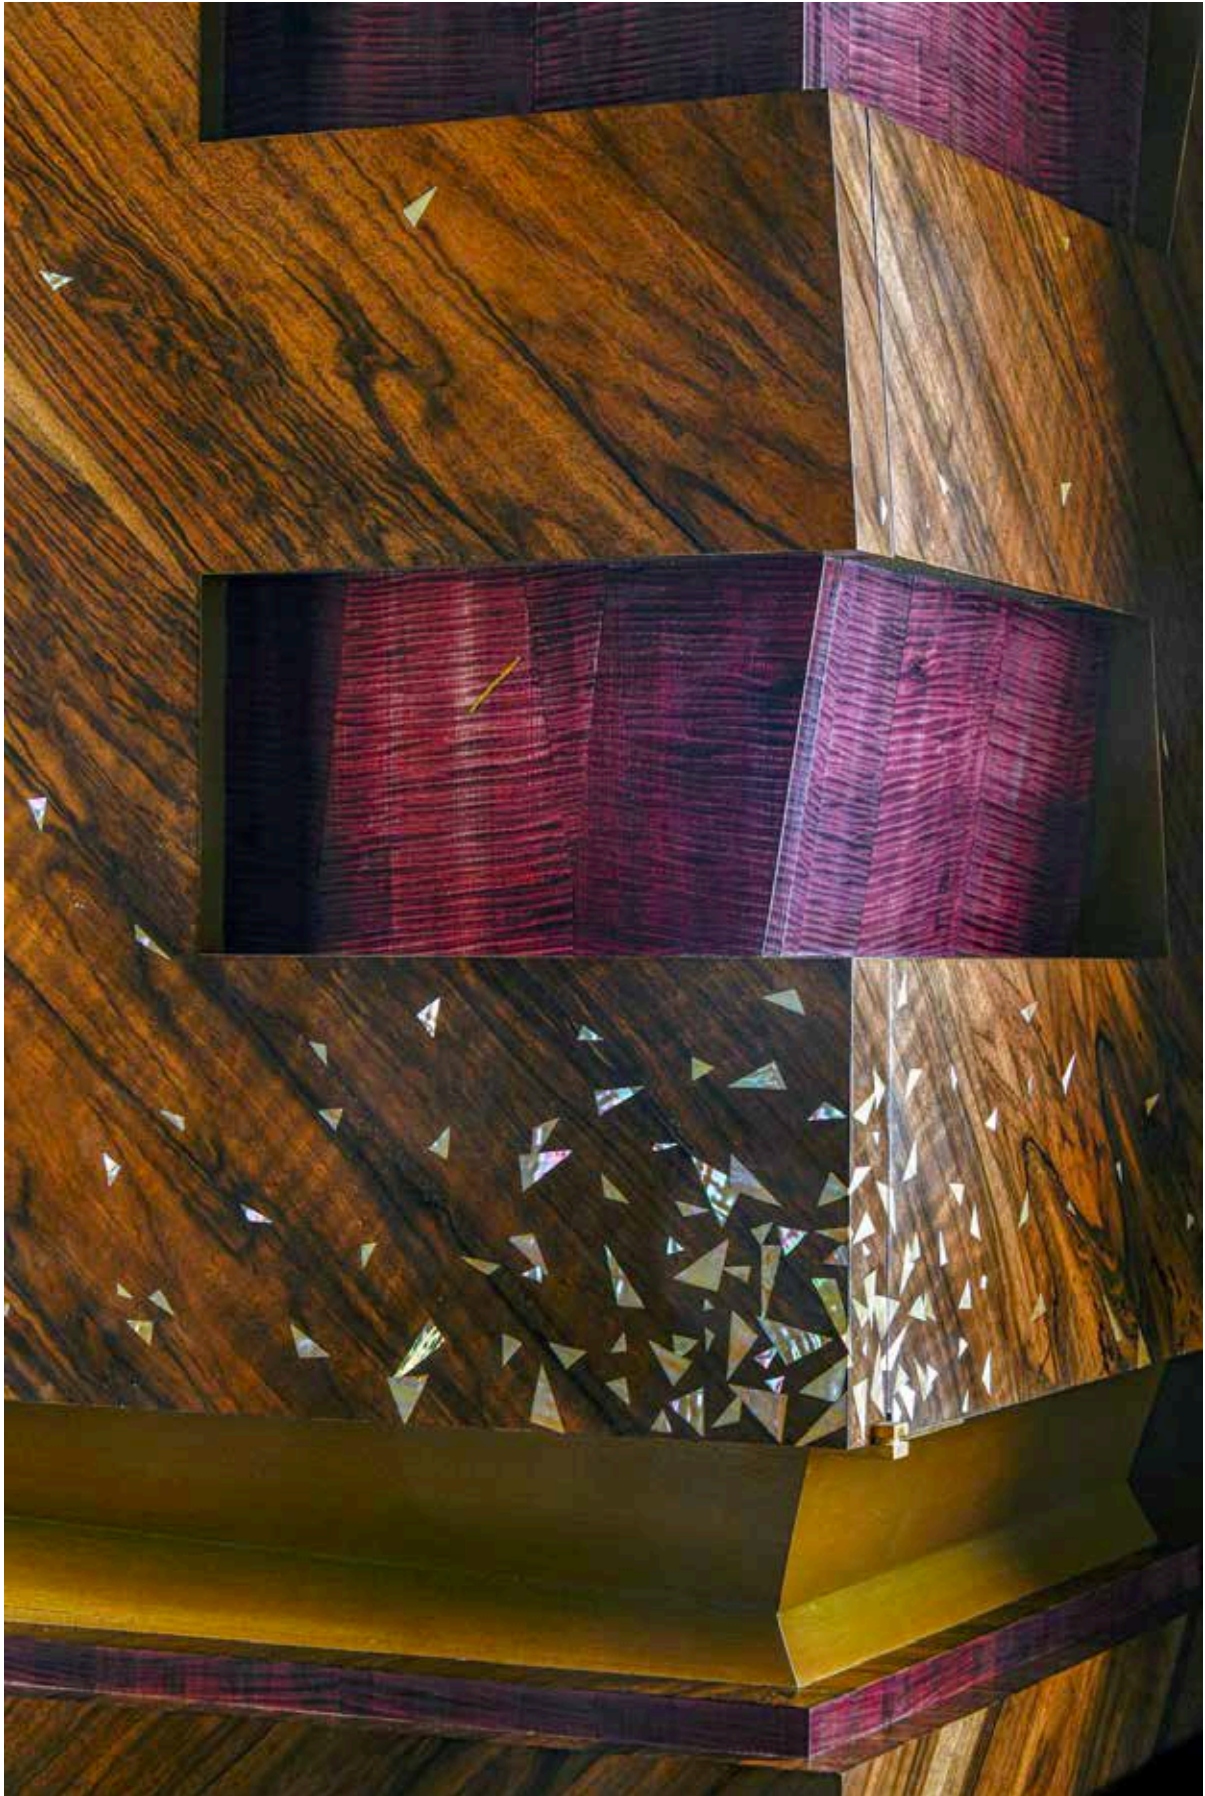

DETAILS - UNION CABINET

PARIS
9 rue de Beaune,
75007, Paris, France
LB@galerie-des-lyons.fr
+33 (0)6 83 85 12 73