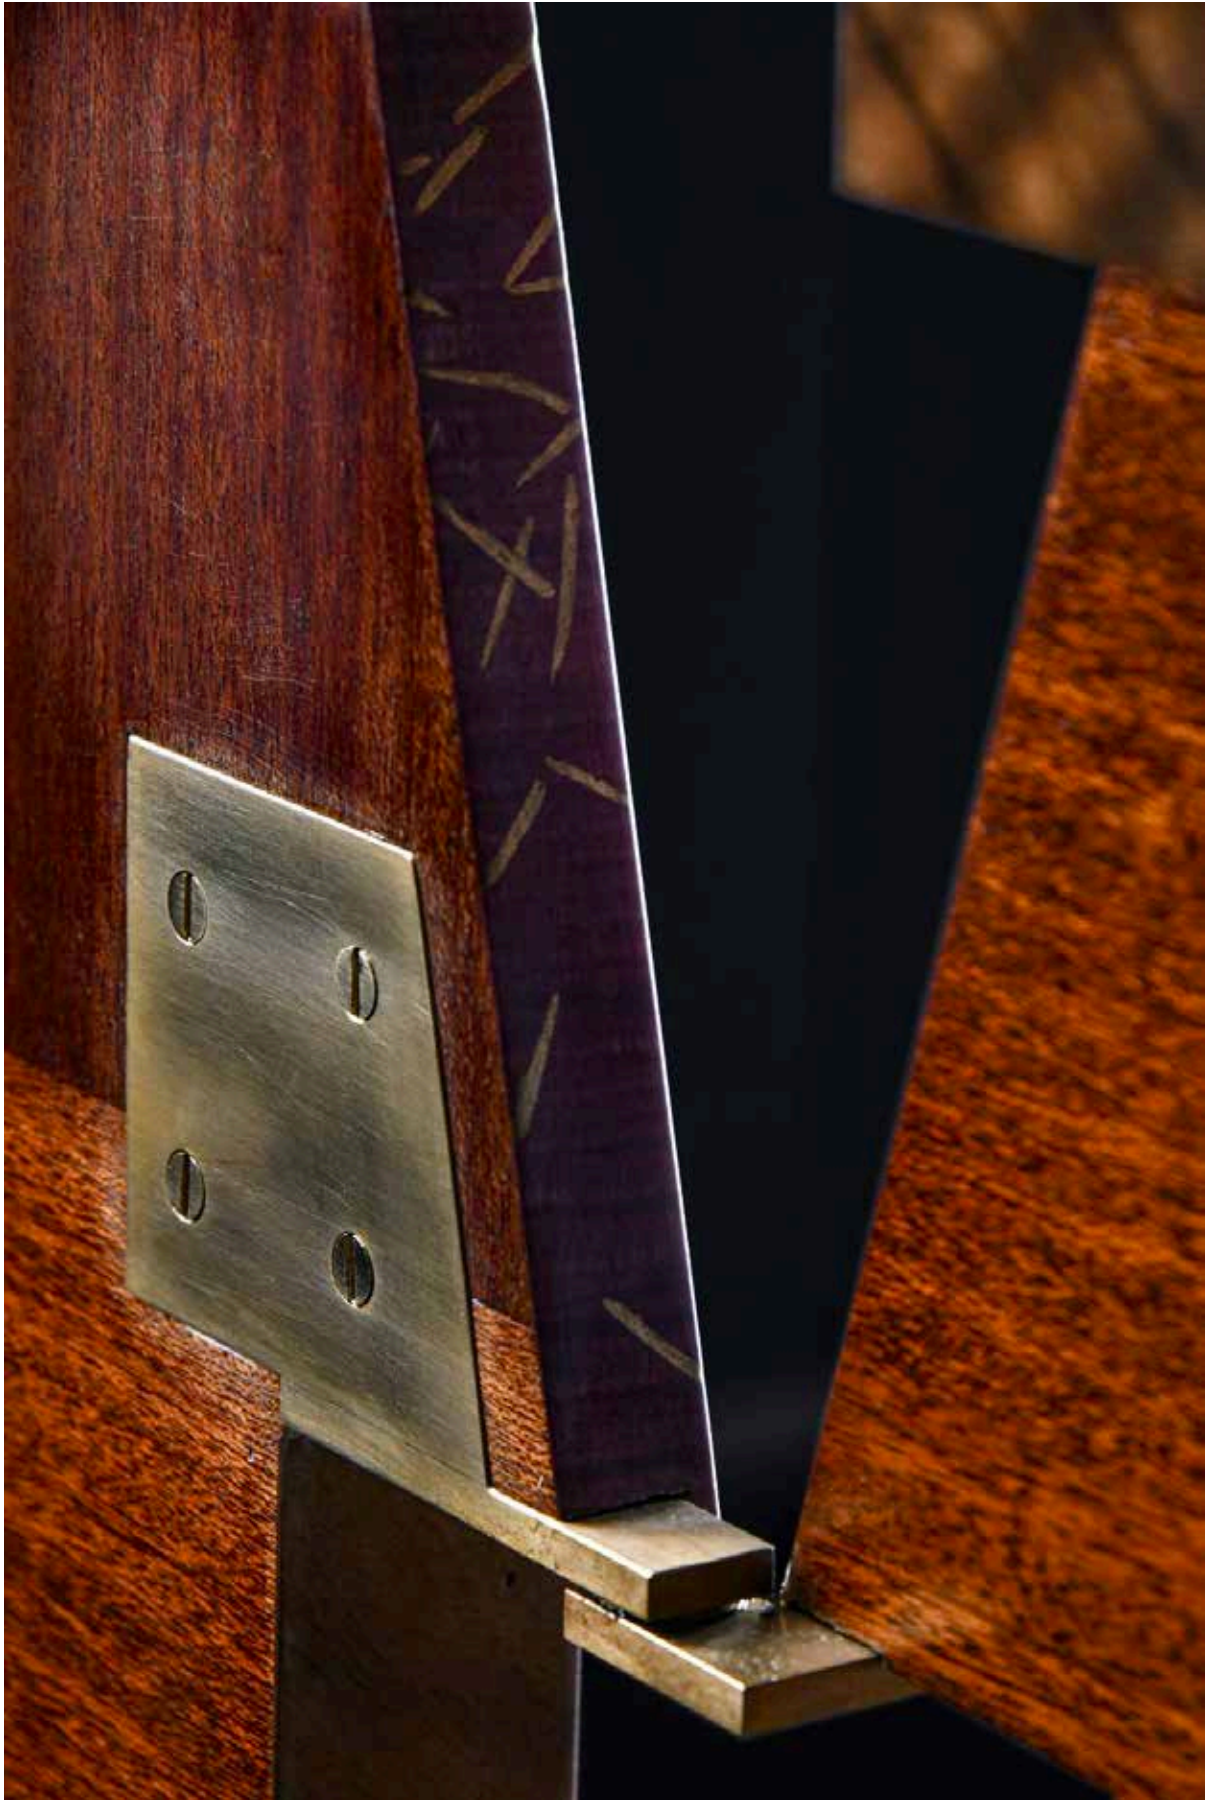

## DETAILS - UNION CABINET

Mahogany veneer interior with chessboard pattern.  
Drawers made of mahogany and solid rosewood.  
Façades in parchment.

**DETAILS - UNION CABINET**

PARIS  
9 rue de Beaune,  
75007, Paris, France  
LB@galerie-des-lyons.fr  
+33 (0)6 83 85 12 73