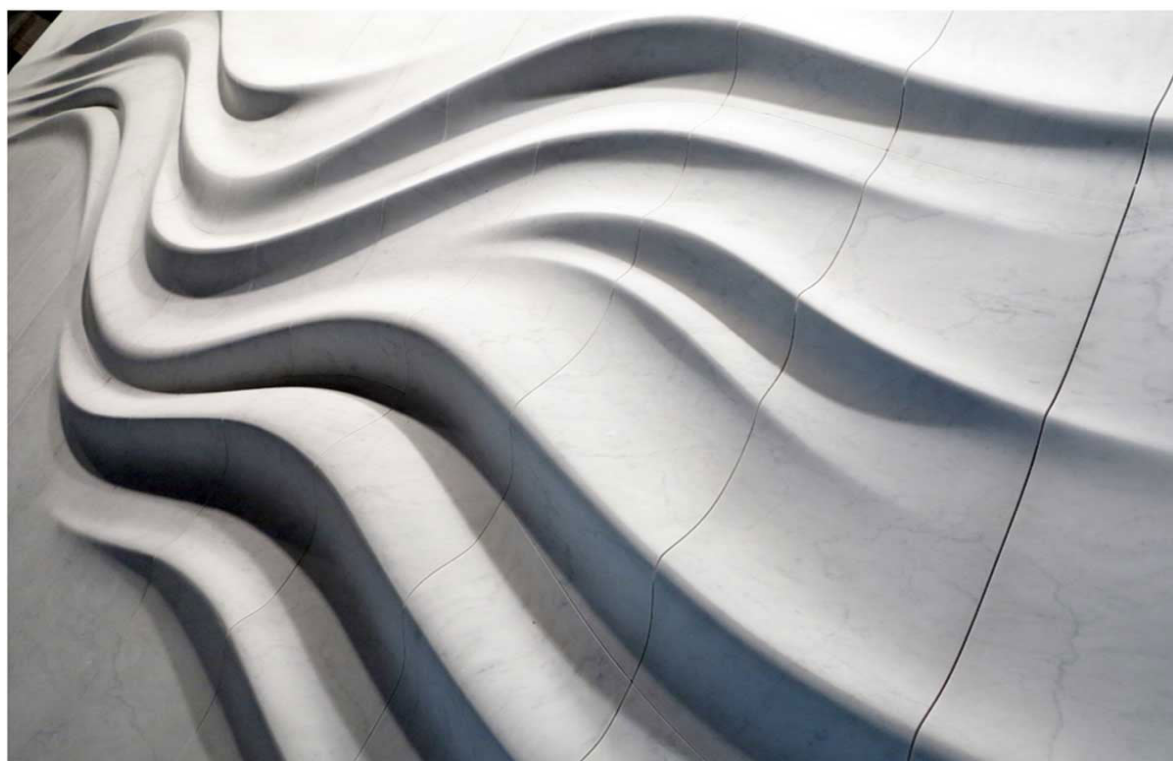

**MIGRATION (THE ORIGINAL)**

Lorano white marble

7,7x0,30x4,08m

Bonham road residential building, Hong-Kong, Hong-Kong

Queen Cheers Development - Architect : Lotus, Joan Leung

**PARIS**

Rue de Beaune, 9  
75007, Paris